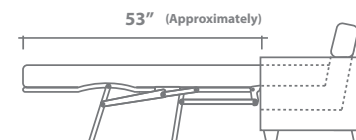

Alexis Collection

Top
 Sofa Chaise w/ Reversible Ottoman

Arms Detachable: No

See Alexis Sectional Planner for more components

Sofa Beds Available: Yes (Dimensions vary to accommodate bed mechanism)

GENERAL INFORMATION:

- *dye-lot of the actual fabric and the swatch may not be exact match
- *no zipper/inserts in fibre filled toss pillows
- *overall dimensions may vary +/- 1"
- *see fabric swatch for exact colour

SPECIFICATIONS:

- Back:** Loose
- Back Pillows:** Box band, simple, fibre fill
- Body Piping:** Arms
- Seat Cushions:** Box band, simple, 7" thick crown Foam w/ polyester fibre wrap
- Suspension:** Seat: Spring | Back: Webbing
- Toss Pillows:** Piped, 18" x 18", fibre fill

SOFABEDS:

- Overall height, seat height & arm height increases by 2"
- Overall depth of sofabed increases approximately 53" when opened

LEG:

Milano Front Dark