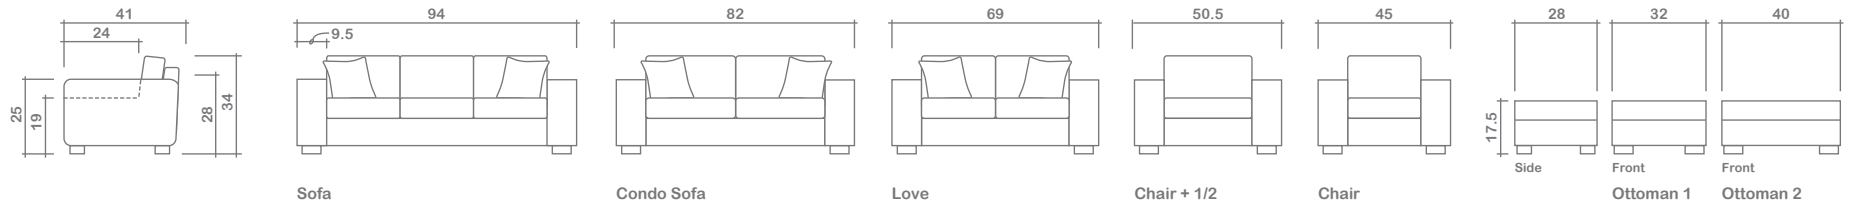

Alexis Collection

Top
 Sofa Chaise w/ Reversible Ottoman

Arms Detachable: No

See Alexis Sectional Planner for more components

Sofa Beds Available: Yes (Dimensions vary to accommodate bed mechanism)

GENERAL INFORMATION:

- *dye-lot of the actual fabric and the swatch may not be exact match
- *no zipper/inserts in fibre filled toss pillows
- *overall dimensions may vary +/- 1"
- *see fabric swatch for exact colour

SPECIFICATIONS:

- Back:** Loose
- Back Pillows:** Box band, simple, fibre fill
- Body Piping:** Arms
- Seat Cushions:** Box band, simple, 7" thick crown Foam w/ polyester fibre wrap
- Suspension:** Seat: Spring | Back: Webbing
- Toss Pillows:** Piped, 18" x 18", fibre fill

SOFABEDS:

- Overall height, seat height & arm height increases by 2"
- Overall depth of sofabed increases approximately 53" when opened

LEG:

Milano Front Dark