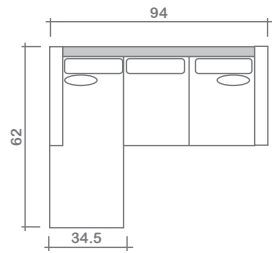

Alexis Collection