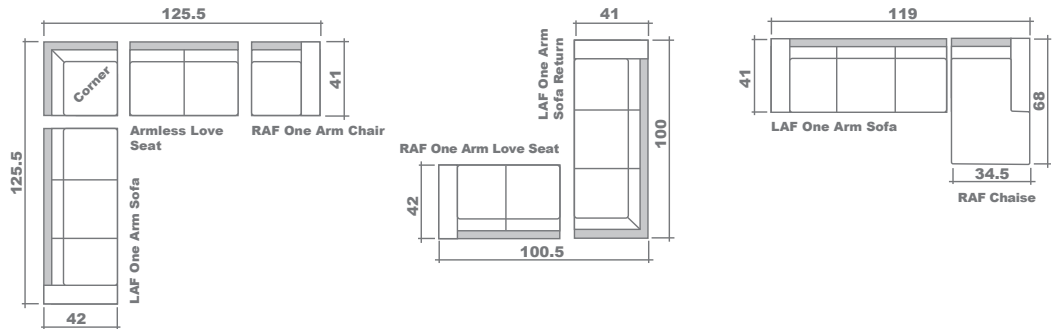

Alexis Sectional Planner

Configuration Suggestions

GENERAL INFORMATION:

- *dye-lot of the actual fabric and the swatch may not be exact match
- *no zipper/inserts in fibre filled toss pillows

- *overall dimensions may vary +/- 1"
- *see fabric swatch for exact colour