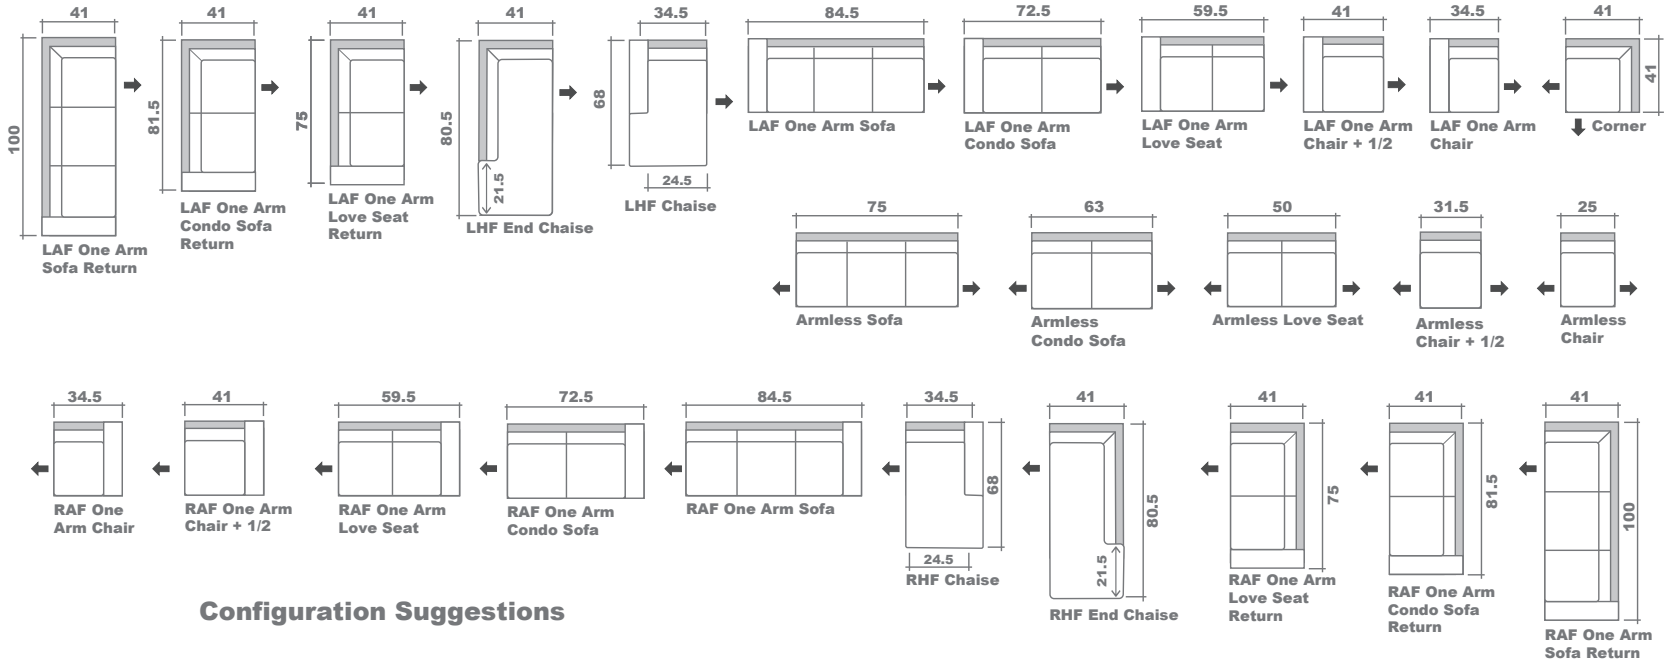

Alexis Sectional Planner

Configuration Suggestions

GENERAL INFORMATION:

- *dye-lot of the actual fabric and the swatch may not be exact match
- *no zipper/inserts in fibre filled toss pillows

- *overall dimensions may vary +/- 1"
- *see fabric swatch for exact colour