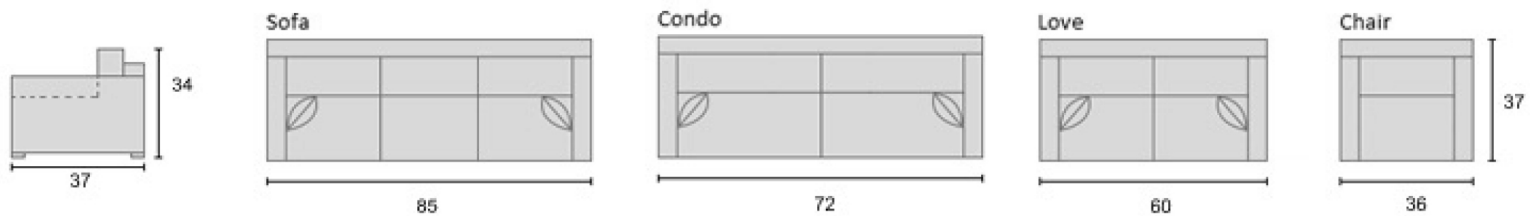

Mcleary's

Arms Detachable: No

Sofa Beds Available: No

GENERAL INFORMATION:

- *Dye-lot of the actual fabric and the swatch may not be exact match
- *Fabric yardage for plain, railroaded 54" bolt
- *No zipper/inserts in fiber filled toss pillow
- *Overall dimensions may vary +/- 1"
- *See fabric swatch for colour

SPECIFICATIONS:

- Back: Tight, Piping for partition per seat
- Body: Piped Arms, Back
- Seat Cushions: Box band, piped, 6" thick Foam w/ polyester fibre wrap
- Suspension: Seat: Springs | Back: Spring

Sofa Return