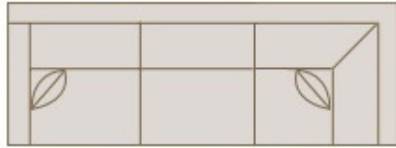

Mcleary's

Arms Detachable: No

Sofa Beds Available: No

GENERAL INFORMATION:

- *Dye-lot of the actual fabric and the swatch may not be exact match
- *Fabric yardage for plain, railroaded 54" bolt
- *No zipper/inserts in fiber filled toss pillow
- *Overall dimensions may vary +/- 1"
- *See fabric swatch for colour

SPECIFICATIONS:

- Back: Tight, Piping for partition per seat
- Body: Piped Arms, Back
- Seat Cushions: Box band, piped, 6" thick Foam w/ polyester fibre wrap
- Suspension: Seat: Springs | Back: Spring

Sofa Return