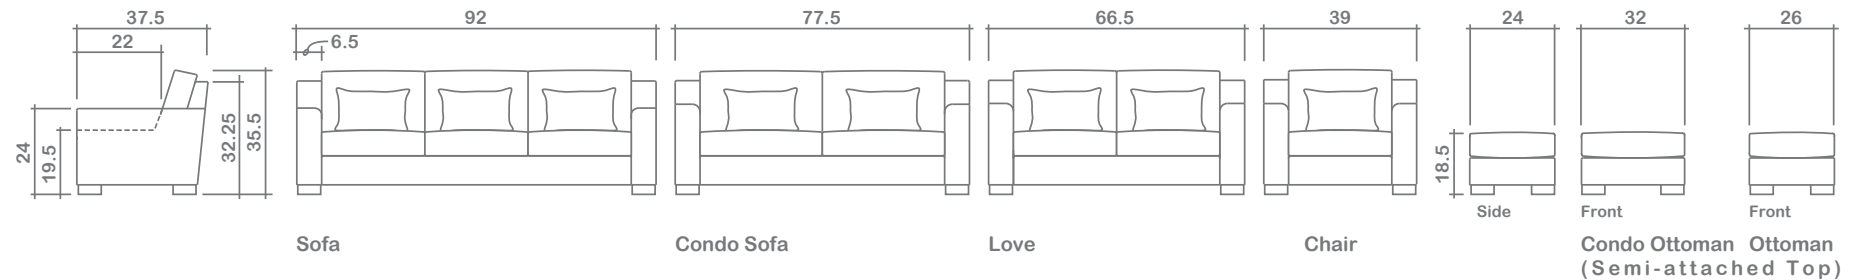

# Barcelona Collection

Top  
 Sofa/Chaise

End Chaise

**Arms Detachable:** No

See Barcelona Sectional Planner for more components

**Sofa Beds Available:** Yes (Dimensions vary to accommodate bed mechanism)

**GENERAL INFORMATION:**

- \*dye-lot of the actual fabric and the swatch may not be exact match
- \*no zipper/inserts in fibre filled toss pillows
- \*overall dimensions may vary +/- 1"
- \*see fabric swatch for exact colour

**SPECIFICATIONS:**

- Back:** Loose
- Back Pillows:** Box band, piped, fibre fill
- Body Piping:** Arms & back
- Seat Cushions:** Box band, piped, 7" Crown Foam w/ polyester fibre wrap
- Suspension:** Seat: Webbing | Back: Webbing
- Toss Pillows:** Kidney, simple, 21.5" x 13.5", fibre fill