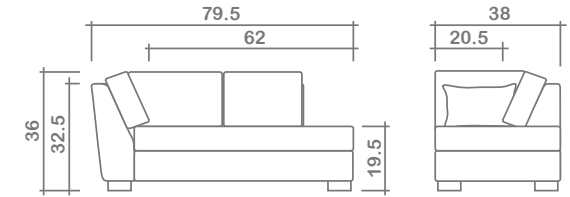

# Barcelona Collection

Top  
 Sofa/Chaise

End Chaise

**Arms Detachable:** No

See Barcelona Sectional Planner for more components

**Sofa Beds Available:** Yes (Dimensions vary to accommodate bed mechanism)

**GENERAL INFORMATION:**

- \*dye-lot of the actual fabric and the swatch may not be exact match
- \*no zipper/inserts in fibre filled toss pillows
- \*overall dimensions may vary +/- 1"
- \*see fabric swatch for exact colour

**SPECIFICATIONS:**

- Back:** Loose
- Back Pillows:** Box band, piped, fibre fill
- Body Piping:** Arms & back
- Seat Cushions:** Box band, piped, 7" Crown Foam w/ polyester fibre wrap
- Suspension:** Seat: Webbing | Back: Webbing
- Toss Pillows:** Kidney, simple, 21.5" x 13.5", fibre fill