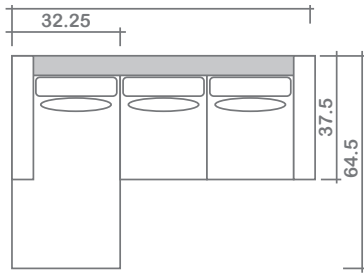

# Barcelona Collection

Top  
 Sofa/Chaise

End Chaise

**Arms Detachable:** No

See Barcelona Sectional Planner for more components

**Sofa Beds Available:** Yes (Dimensions vary to accommodate bed mechanism)

**GENERAL INFORMATION:**

- \*dye-lot of the actual fabric and the swatch may not be exact match
- \*no zipper/inserts in fibre filled toss pillows
- \*overall dimensions may vary +/- 1"
- \*see fabric swatch for exact colour

**SPECIFICATIONS:**

- Back:** Loose
- Back Pillows:** Box band, piped, fibre fill
- Body Piping:** Arms & back
- Seat Cushions:** Box band, piped, 7" Crown Foam w/ polyester fibre wrap
- Suspension:** Seat: Webbing | Back: Webbing
- Toss Pillows:** Kidney, simple, 21.5" x 13.5", fibre fill