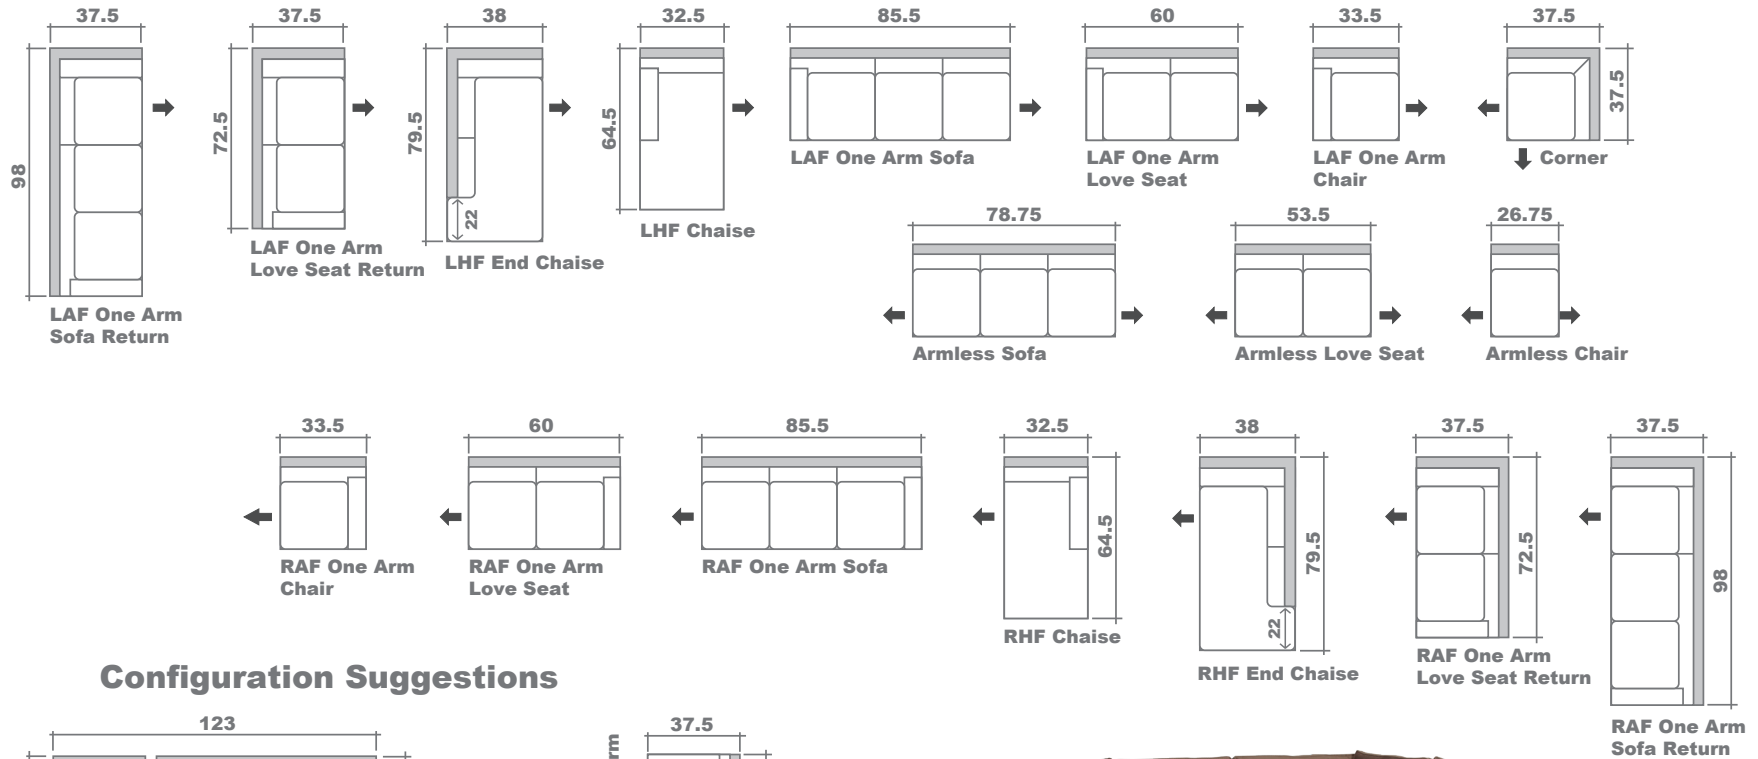

## Barcelona Sectional Planner

### Configuration Suggestions

#### GENERAL INFORMATION:

\*dye-lot of the actual fabric and the swatch may not be exact match  
 \*no zipper/inserts in fibre filled toss pillows

\*overall dimensions may vary +/- 1"  
 \*see fabric swatch for exact colour