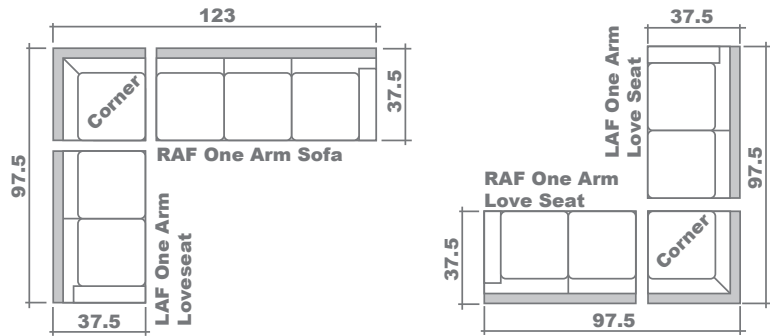

## Barcelona Sectional Planner

#### GENERAL INFORMATION:

\*dye-lot of the actual fabric and the swatch may not be exact match  
 \*no zipper/inserts in fibre filled toss pillows

\*overall dimensions may vary +/- 1"  
 \*see fabric swatch for exact colour