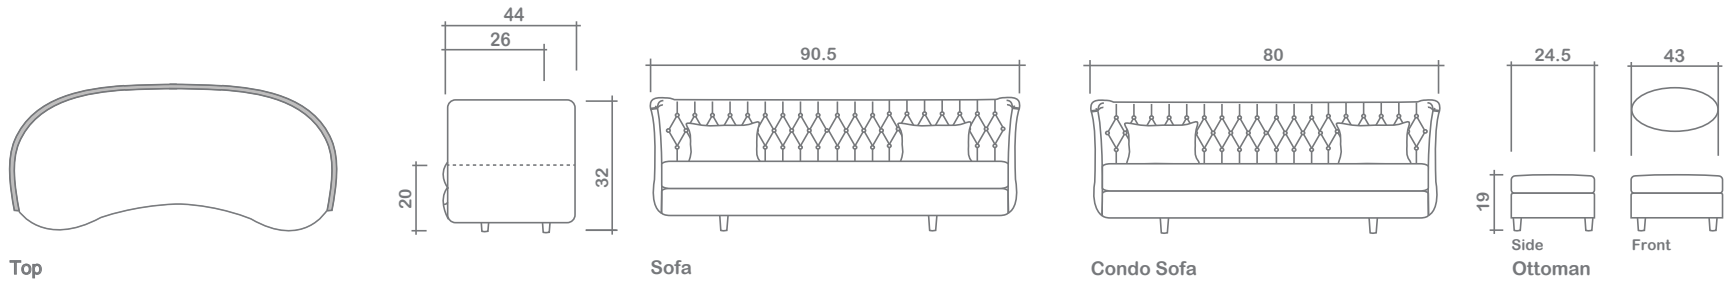

## Bean Collection

**Arms Detachable:** No

**Sofa Beds Available:** No

**GENERAL INFORMATION(GLEN & JAMIE STYLES):**

- \*dye-lot of the actual fabric and the swatch may not be exact match
- \*toss pillows with zipper & feather/fibre filled inserts
- \*overall dimensions may vary +/- 1"
- \*see fabric swatch for exact colour

**SPECIFICATIONS:**

- Back:** Tight, deep diamond tufted buttons SF-58, CSF-54
- Seat Cushion:** Box band, simple stitch, 7" thick  
Crown Foam w/ polyester fiber wrap
- Suspension:** Seat: Springs | Back: Springs
- Toss Pillows:** Kidney, 25"x 15", simple stitch, feather