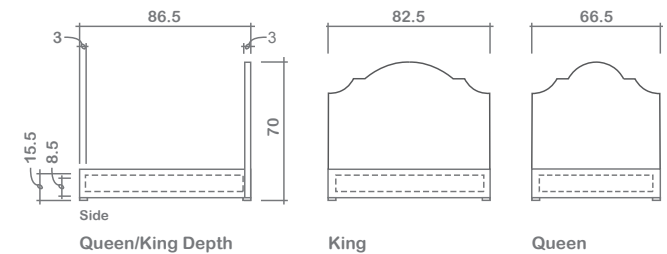

## Chateau Bed Collection

Headboard style:  
 70" Chateau Alto  
 Option shown: Nail Inside

*\*Mattress not included*

**King & Queen:** Folding (2 halves) metal frame w/ wood slats

**Also Available:** Headboards & beds with storage (*Dimensions may vary*)

**GENERAL INFORMATION:**

- \*dye-lot of the actual fabric and the swatch may not be exact match
- \*height from top of siderails to top of slats is 2.5"
- \*overall dimensions may vary +/- 1"
- \*see fabric swatch for exact colour

### 4 Choose Headboard Height:

Standard 54"
  Tall 63"
  Grande 70"