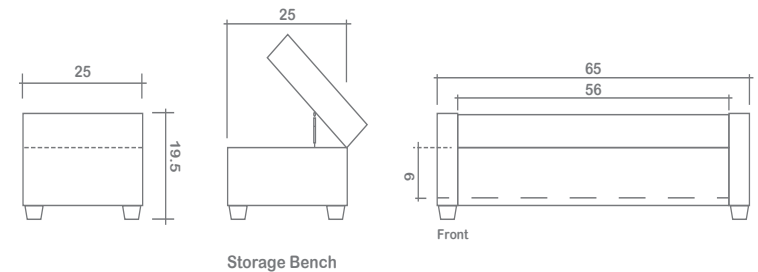

Cologne Storage Bench

Child Protection: 1. Gas cylinders to dampen the fall of lid
 2. Air holes in bottom & top boards

GENERAL INFORMATION:

- *dye-lot of the actual fabric and the swatch may not be exact match
- *no zipper/inserts in fibre filled toss pillows
- *overall dimensions may vary +/- 1"
- *see fabric swatch for exact colour

SPECIFICATIONS:

- Body:** Simple
- Lid:** Buttons (5 X 2 rows)
- Cushion:** 5.5" thick foam w/ polyester fibre wrap

LEG:

Havana Dark