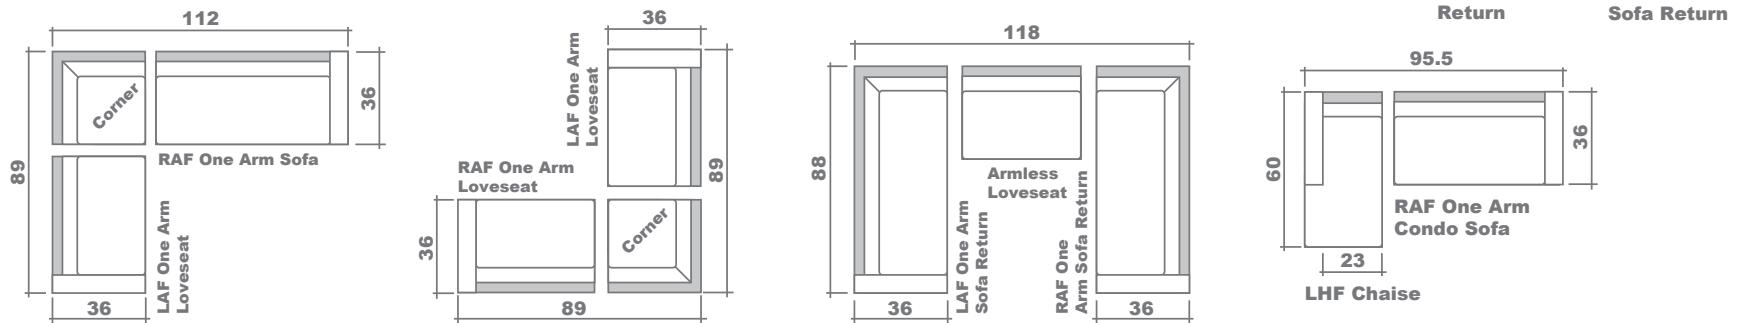

# Costanza Sectional Planner

## Configuration Suggestions

**GENERAL INFORMATION:**

\*dye-lot of the actual fabric and the swatch may not be exact match  
 \*no zipper/inserts in fibre filled toss pillows

\*overall dimensions may vary +/- 1"  
 \*see fabric swatch for exact colour