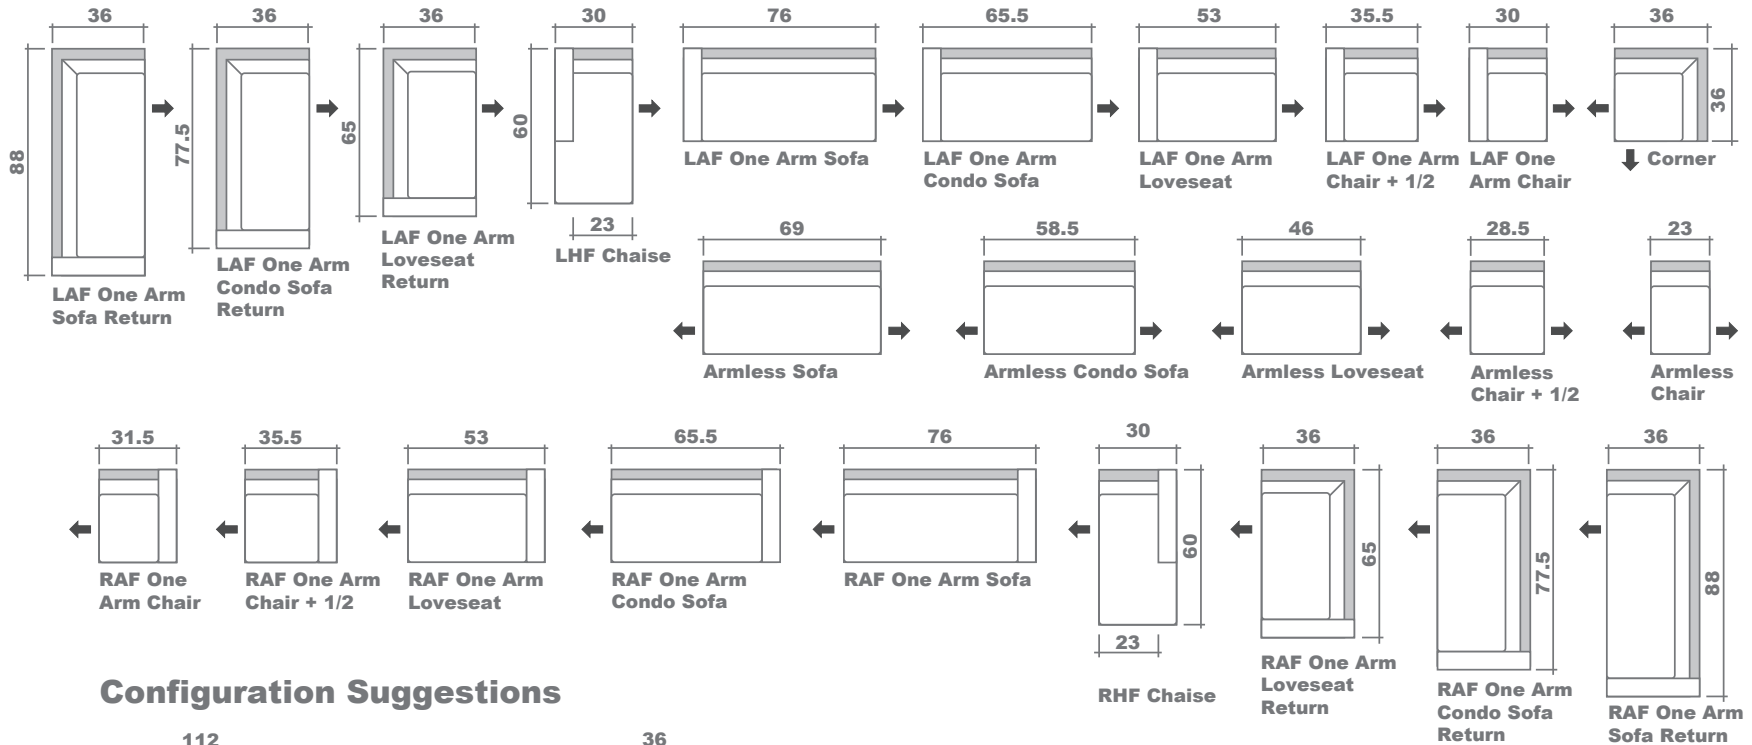

# Costanza Sectional Planner

## Configuration Suggestions

**GENERAL INFORMATION:**

\*dye-lot of the actual fabric and the swatch may not be exact match  
 \*no zipper/inserts in fibre filled toss pillows

\*overall dimensions may vary +/- 1"  
 \*see fabric swatch for exact colour