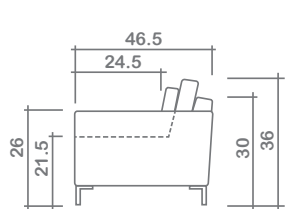

Crete Collection

Sofa

Arms Detachable: No

See Crete Sectional Planner for more components

Sofa Beds Available: No

GENERAL INFORMATION:

- *dye-lot of the actual fabric and the swatch may not be exact match
- *no zipper/inserts in fibre filled toss pillows
- *overall dimensions may vary +/- 1"
- *see fabric swatch for exact colour

SPECIFICATIONS:

- **Back:** Loose
- **Back Pillows:** Main pack pillow and secondary back pillow - box band, piped, feather/fibre blend fill
- **Body:** Arms - piping
- **Seat Cushions:** Box band, piped, 5.5" thick foam core w/ feather/fibre blend wrap
- **Suspension:** Seat: Mesh | Back: Webbing
- **Toss Pillows:** 24" x 24" & 20" x 20", piped, feather/fibre blend fill inserts

LEG:

- Front: Sleek 6" Chrome
- Ottoman: Sleek 6" Chrome