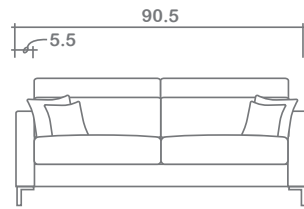

Crete Collection

Sofa

Arms Detachable: No

See Crete Sectional Planner for more components

Sofa Beds Available: No

GENERAL INFORMATION:

- *dye-lot of the actual fabric and the swatch may not be exact match
- *no zipper/inserts in fibre filled toss pillows
- *overall dimensions may vary +/- 1"
- *see fabric swatch for exact colour

SPECIFICATIONS:

- **Back:** Loose
- **Back Pillows:** Main pack pillow and secondary back pillow - box band, piped, feather/fibre blend fill
- **Body:** Arms - piping
- **Seat Cushions:** Box band, piped, 5.5" thick foam core w/ feather/fibre blend wrap
- **Suspension:** Seat: Mesh | Back: Webbing
- **Toss Pillows:** 24" x 24" & 20" x 20", piped, feather/fibre blend fill inserts

LEG:

- Front: Sleek 6" Chrome
- Ottoman: Sleek 6" Chrome