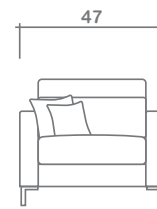

## Crete Collection

Top  
Sofa/Chaise

Sofa

Condo Sofa

Loveseat

Chair + 1/2

Chair

Ottoman (Feather/Fibre with Foam Core)  
Semi-attached Top

**SPECIFICATIONS:**

- Back:** Loose
- Back Pillows:** Main pack pillow and secondary back pillow - box band, piped, feather/fibre blend fill
- Body:** Arms - piping
- Seat Cushions:** Box band, piped, 5.5" thick foam core w/ feather/fibre blend wrap
- Suspension:** Seat: Mesh | Back: Webbing
- Toss Pillows:** 24" x 24" & 20" x 20", piped, feather/fibre blend fill inserts

**LEG:**

- Front: Sleek 6" Chrome
- Ottoman: Sleek 6" Chrome