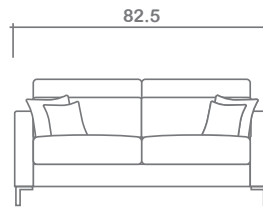

Crete Collection

Condo Sofa

Arms Detachable: No

See Crete Sectional Planner for more components

Sofa Beds Available: No

GENERAL INFORMATION:

- *dye-lot of the actual fabric and the swatch may not be exact match
- *no zipper/inserts in fibre filled toss pillows
- *overall dimensions may vary +/- 1"
- *see fabric swatch for exact colour

SPECIFICATIONS:

- **Back:** Loose
- **Back Pillows:** Main pack pillow and secondary back pillow - box band, piped, feather/fibre blend fill
- **Body:** Arms - piping
- **Seat Cushions:** Box band, piped, 5.5" thick foam core w/ feather/fibre blend wrap
- **Suspension:** Seat: Mesh | Back: Webbing
- **Toss Pillows:** 24" x 24" & 20" x 20", piped, feather/fibre blend fill inserts

LEG:

- Front: Sleek 6" Chrome
- Ottoman: Sleek 6" Chrome