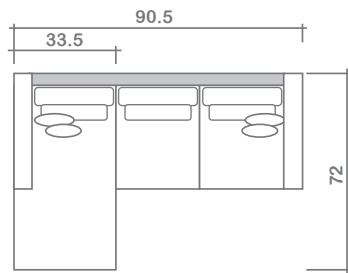

Crete Collection

Top
Sofa/Chaise