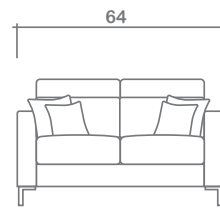

## Crete Collection

Top  
Sofa/Chaise

Sofa

Condo Sofa

Loveseat

Chair + 1/2

Chair

Ottoman (Feather/Fibre with Foam Core)  
Semi-attached Top

**SPECIFICATIONS:**

- Back:** Loose
- Back Pillows:** Main pack pillow and secondary back pillow - box band, piped, feather/fibre blend fill
- Body:** Arms - piping
- Seat Cushions:** Box band, piped, 5.5" thick foam core w/ feather/fibre blend wrap
- Suspension:** Seat: Mesh | Back: Webbing
- Toss Pillows:** 24" x 24" & 20" x 20", piped, feather/fibre blend fill inserts

**LEG:**

- Front: Sleek 6" Chrome
- Ottoman: Sleek 6" Chrome