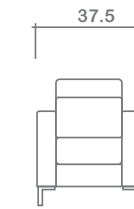

Crete Collection

Chair

Arms Detachable: No

See Crete Sectional Planner for more components

Sofa Beds Available: No

GENERAL INFORMATION:

- *dye-lot of the actual fabric and the swatch may not be exact match
- *no zipper/inserts in fibre filled toss pillows
- *overall dimensions may vary +/- 1"
- *see fabric swatch for exact colour

SPECIFICATIONS:

- **Back:** Loose
- **Back Pillows:** Main pack pillow and secondary back pillow - box band, piped, feather/fibre blend fill
- **Body:** Arms - piping
- **Seat Cushions:** Box band, piped, 5.5" thick foam core w/ feather/fibre blend wrap
- **Suspension:** Seat: Mesh | Back: Webbing
- **Toss Pillows:** 24" x 24" & 20" x 20", piped, feather/fibre blend fill inserts

LEG:

- Front: Sleek 6" Chrome
- Ottoman: Sleek 6" Chrome