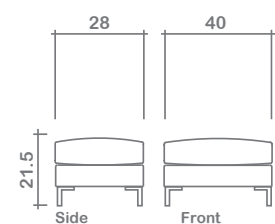

## Crete Collection

Top  
Sofa/Chaise

Sofa

Condo Sofa

Loveseat

Chair + 1/2

Chair

Ottoman (Feather/Fibre with Foam Core)  
Semi-attached Top

**Arms Detachable:** No

See Crete Sectional Planner for more components

**Sofa Beds Available:** No

**GENERAL INFORMATION:**

- \*dye-lot of the actual fabric and the swatch may not be exact match
- \*no zipper/inserts in fibre filled toss pillows
- \*overall dimensions may vary +/- 1"
- \*see fabric swatch for exact colour

**SPECIFICATIONS:**

- Back:** Loose
- Back Pillows:** Main pack pillow and secondary back pillow - box band, piped, feather/fibre blend fill
- Body:** Arms - piping
- Seat Cushions:** Box band, piped, 5.5" thick foam core w/ feather/fibre blend wrap
- Suspension:** Seat: Mesh | Back: Webbing
- Toss Pillows:** 24" x 24" & 20" x 20", piped, feather/fibre blend fill inserts

**LEG:**

- Front: Sleek 6" Chrome
- Ottoman: Sleek 6" Chrome