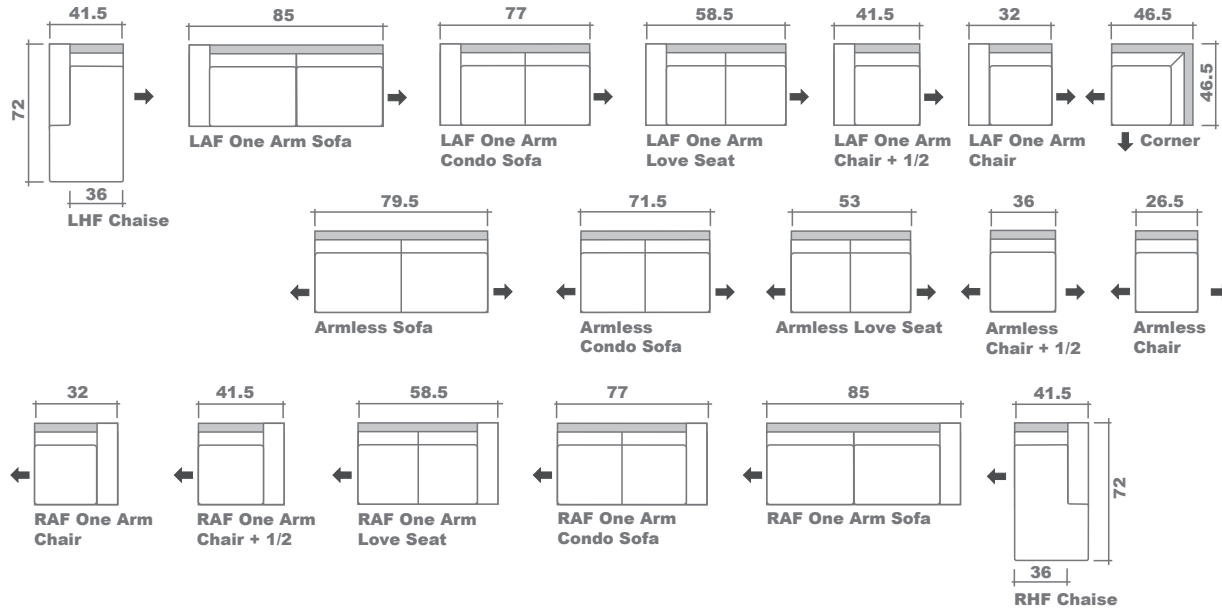

Crete Sectional Planner

Configuration Suggestions

GENERAL INFORMATION:

- *dye-lot of the actual fabric and the swatch may not be exact match
- *no zipper/inserts in fibre filled toss pillows

- *overall dimensions may vary +/- 1"
- *see fabric swatch for exact colour