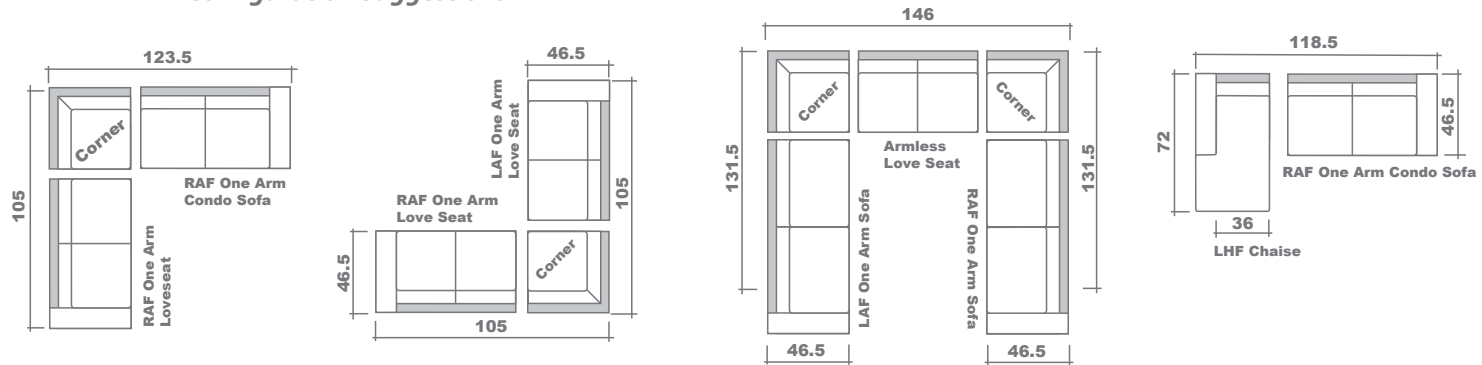

Crete Sectional Planner

Configuration Suggestions

GENERAL INFORMATION:

- *dye-lot of the actual fabric and the swatch may not be exact match
- *no zipper/inserts in fibre filled toss pillows

- *overall dimensions may vary +/- 1"
- *see fabric swatch for exact colour