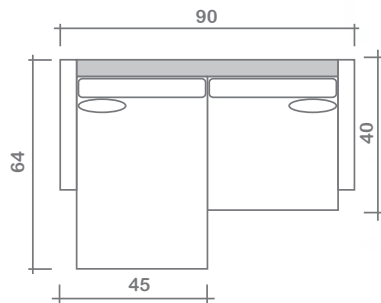

Crosby Collection

Top
 Sofa Chaise w/ Reversible Ottoman

Arms Detachable: No

See Crosby Sectional Planner for more components

Sofa Beds Available: No

GENERAL INFORMATION:

- *dye-lot of the actual fabric and the swatch may not be exact match
- *no zipper/inserts in fibre filled toss pillows
- *overall dimensions may vary +/- 1"
- *see fabric swatch for exact colour

SPECIFICATIONS:

- Back:** Loose
- Back Pillows:** Knife Edge, piped, fibre fill
- Body:** Piping on arms
- Seat Cushions:** Box band, piped, 7" thick Crown Foam w/ polyester fibre wrap
- Suspension:** Seat: Webbing | Back: Webbing
- Toss Pillows:** 20" x 20", 24" x 24", piped, fibre fill