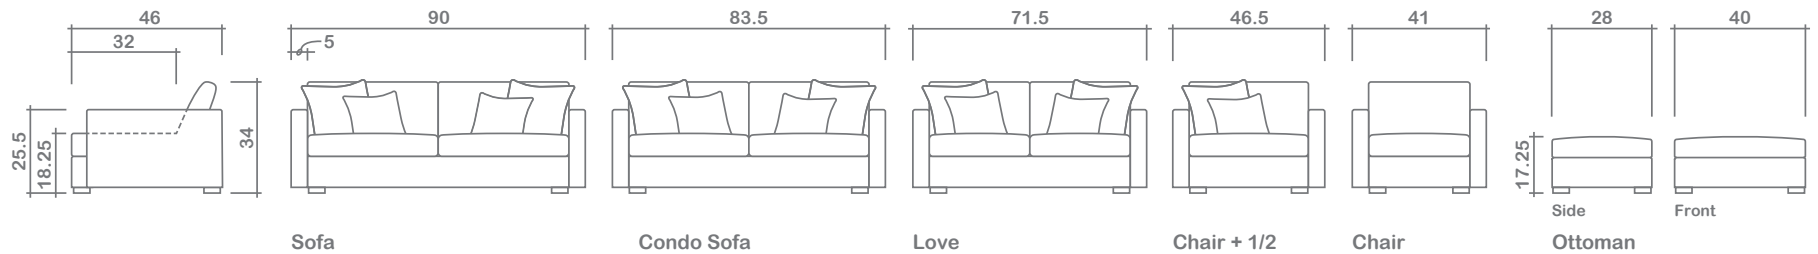

Crosby Collection

Top
 Sofa Chaise w/ Reversible Ottoman

Arms Detachable: No

See Crosby Sectional Planner for more components

Sofa Beds Available: No

GENERAL INFORMATION:

- *dye-lot of the actual fabric and the swatch may not be exact match
- *no zipper/inserts in fibre filled toss pillows
- *overall dimensions may vary +/- 1"
- *see fabric swatch for exact colour

SPECIFICATIONS:

- Back:** Loose
- Back Pillows:** Knife Edge, piped, fibre fill
- Body:** Piping on arms
- Seat Cushions:** Box band, piped, 7" thick Crown Foam w/ polyester fibre wrap
- Suspension:** Seat: Webbing | Back: Webbing
- Toss Pillows:** 20" x 20", 24" x 24", piped, fibre fill