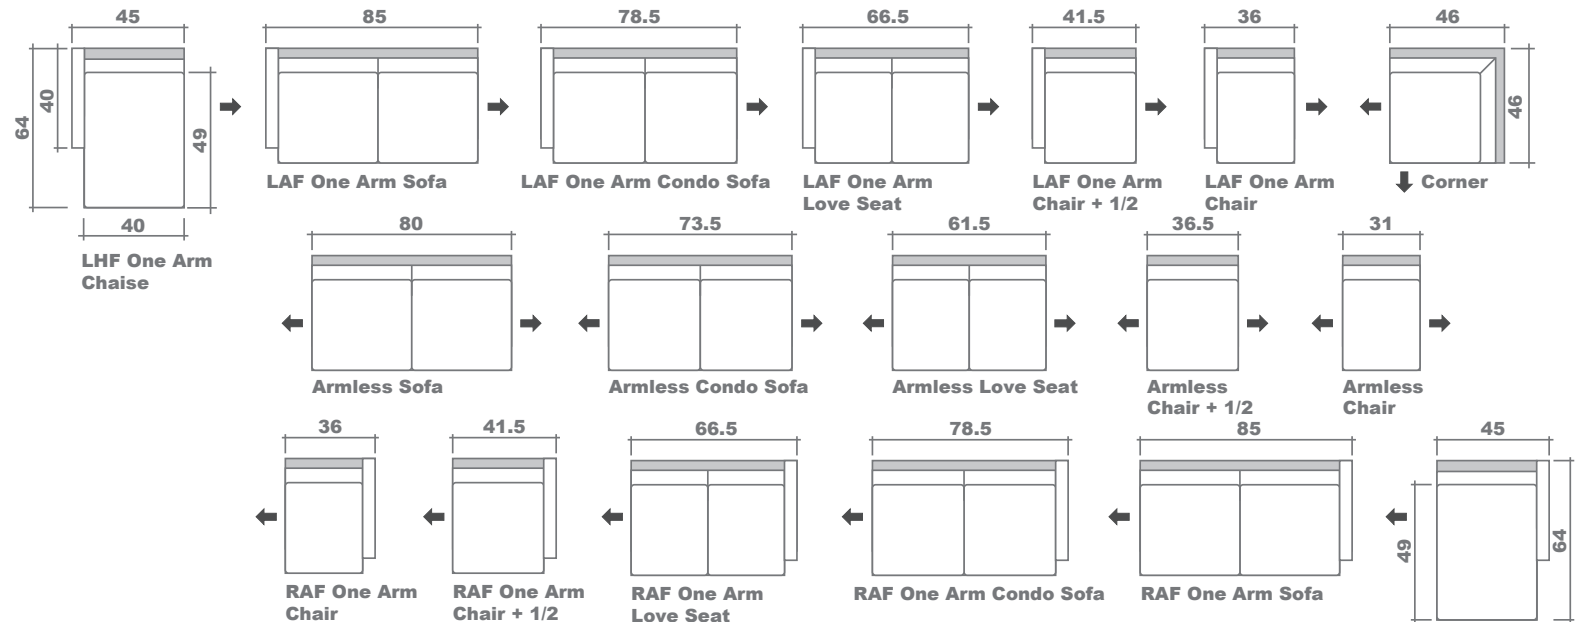

# Crosby Sectional Planner

## Configuration Suggestions

### GENERAL INFORMATION:

- \*dye-lot of the actual fabric and the swatch may not be exact match
- \*no zipper/inserts in fibre filled toss pillows

- \*overall dimensions may vary +/- 1"
- \*see fabric swatch for exact colour