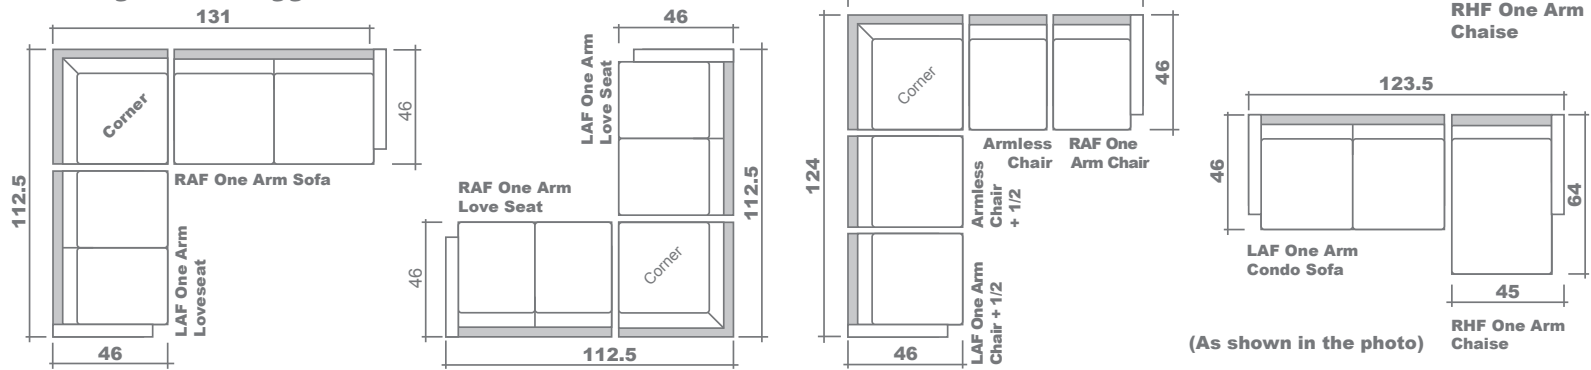

# Crosby Sectional Planner

### GENERAL INFORMATION:

- \*dye-lot of the actual fabric and the swatch may not be exact match
- \*no zipper/inserts in fibre filled toss pillows

- \*overall dimensions may vary +/- 1"
- \*see fabric swatch for exact colour