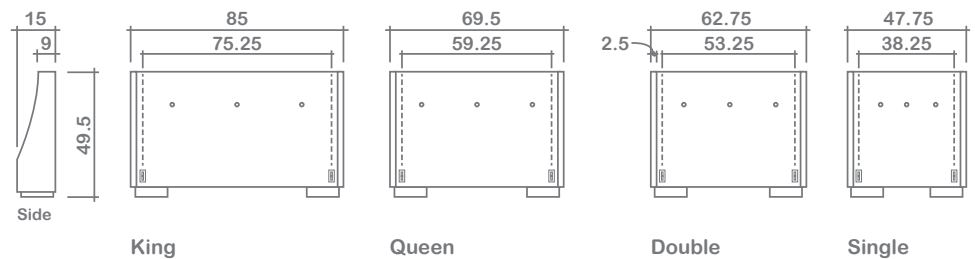

## Ella Headboard

**Wings Detachable:** No

**Beds Available:** Yes

**GENERAL INFORMATION:**

- \*dye-lot of the actual fabric and the swatch may not be exact match
- \*overall dimensions may vary +/- 1"
- \*see fabric swatch for exact colour

**SPECIFICATIONS:**

- Headboard:** 3 buttons (3 X 1 row)
- Body Piping:** On wings - outside facing only

**LEG:**

Mike Dark