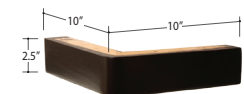

LEG:

Footboard/siderails: Mike Dark

Centre leg on slat frame:
Metal 13" Black