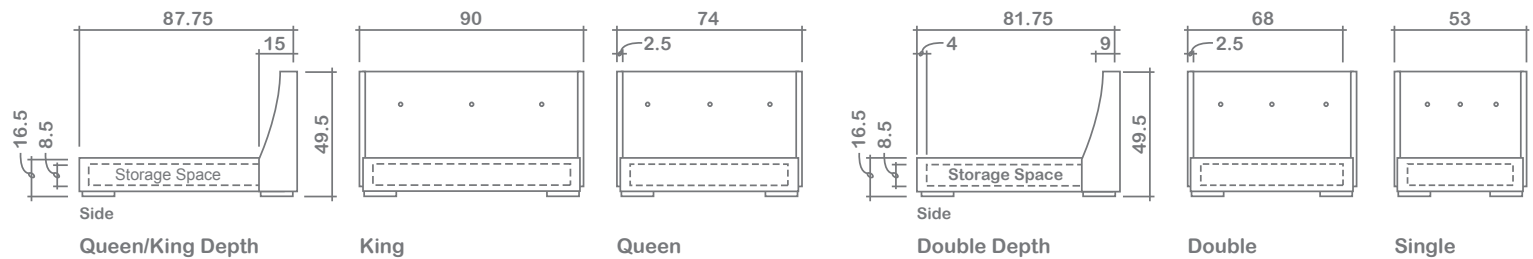

Ella Storage Bed

Wings Detachable: No

King, Queen & Double Sizes: Folding (2 halves) metal frame w/ wood slats | **Single Sizes:** Single piece metal frame w/ wood slats

Also Available: Beds without storage

GENERAL INFORMATION:

- *dye-lot of the actual fabric and the swatch may not be exact match
- *height from top of siderails to top of slats is 2.5"
- *overall dimensions may vary +/- 1"
- *see fabric swatch for exact colour

SPECIFICATIONS:

- Body Piping:** On wings - outside facing only
- Headboard:** 3 buttons (3 X 1 row)

ASSEMBLY COMPONENTS:

- Floorboards • Footboard • Headboard
- Siderails w/ hardware • Metal frame w/ slats • Legs

LEG:

Footboard/siderails: Mike Dark

Centre leg on slat frame:
 Metal 13" Black