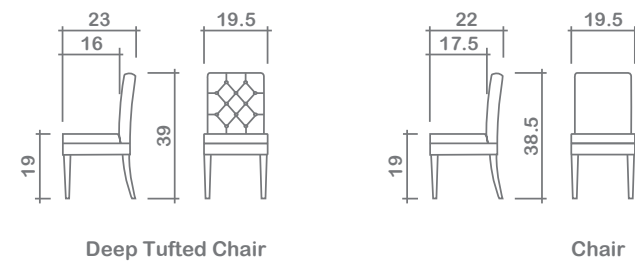

Ellis Chair

Deep Tufted Chair

Chair

No other items available in this style

GENERAL INFORMATION:

- *dye-lot of the actual fabric and the swatch may not be exact match
- *no zipper/inserts in fibre filled toss pillows
- *overall dimensions may vary +/- 1"
- *see fabric swatch for exact colour

SPECIFICATIONS:

- **Back:** Tight Plain
- **Back:** Tight, deep diamond tufted with buttons (CH -12)
- **Body Piping:** Seat border
- **Seat Cushion:** Tight
- **Suspension:** Seat: Webbing | Back: Webbing

LEG:

Ellis Frame Dark