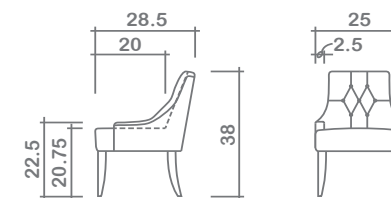

## Flora Chair

Chair

**Arms Detachable:** No

**No other items available in this style**

**GENERAL INFORMATION:**

- \*dye-lot of the actual fabric and the swatch may not be exact match
- \*no zipper/inserts in fibre filled toss pillows
- \*overall dimensions may vary +/- 1"
- \*see fabric swatch for exact colour

**SPECIFICATIONS:**

- Back:** Tight, diamond tufted, 7 buttons
- Seat:** Tight, piped, 3" thick Crown Foam w/ polyester fibre wrap
- Suspension:** Seat: Webbing

**LEG:**

Flora Frame Dark