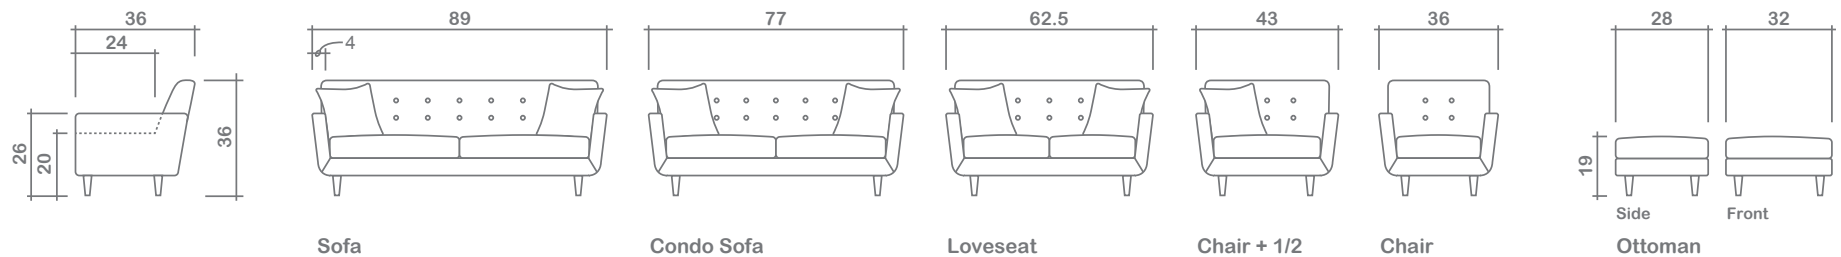

## Florence Collection

**Arms Detachable:** No

**Sofa Beds Available:** No

**GENERAL INFORMATION:**

- \*dye-lot of the actual fabric and the swatch may not be exact match
- \*no zipper/inserts in fibre filled toss pillows
- \*overall dimensions may vary +/- 1"
- \*see fabric swatch for exact colour

**SPECIFICATIONS:**

- Back:** Tight w/ buttons: SF - 7x2 rows, CSF - 7x2 rows, LS - 5x2 rows, C5 - 3x2 rows, CH - 2x2 rows
- Body:** Simple stitch
- Seat Cushions:** Box band, simple stitch, 6" thick foam w/ polyester fibre wrap
- Suspension:** Seat: Springs | Back: Springs
- Toss Pillows:** 18" x 18"; simple, fibre fill

**LEG:**

Cone Leg Dark