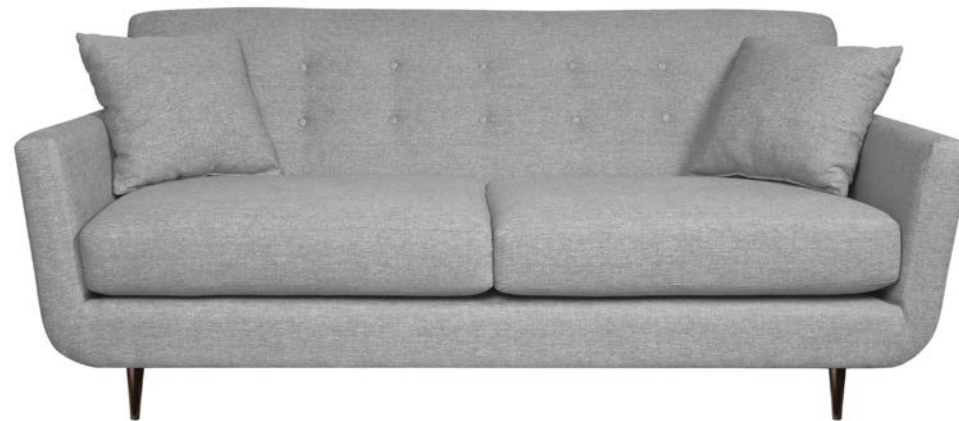

## Florence Collection

**Arms Detachable:** No

**Sofa Beds Available:** No

**GENERAL INFORMATION:**

- \*dye-lot of the actual fabric and the swatch may not be exact match
- \*no zipper/inserts in fibre filled toss pillows
- \*overall dimensions may vary +/- 1"
- \*see fabric swatch for exact colour

**SPECIFICATIONS:**

- Back:** Tight w/ buttons: SF - 7x2 rows, CSF - 7x2 rows, LS - 5x2 rows, C5 - 3x2 rows, CH - 2x2 rows
- Body:** Simple stitch
- Seat Cushions:** Box band, simple stitch, 6" thick foam w/ polyester fibre wrap
- Suspension:** Seat: Springs | Back: Springs
- Toss Pillows:** 18" x 18"; simple, fibre fill

**LEG:**

Cone Leg Dark