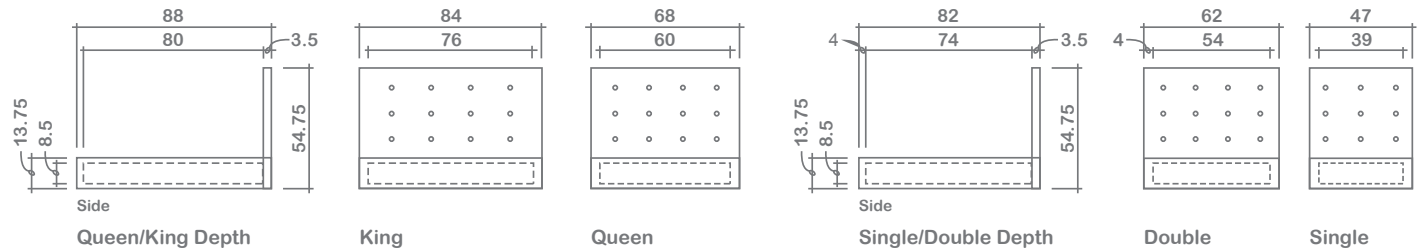

## Fraser Bed

**King, Queen & Double Sizes:** Folding (2 halves) metal frame w/ wood slats | **Single Sizes:** Single piece metal frame w/ wood slats

**Also Available:** Headboards & beds with storage (*Dimensions may vary*)

### GENERAL INFORMATION:

- \*dye-lot of the actual fabric and the swatch / may not be exact match
- \*height from top of siderails to top of slats is 2.5"
- \*overall dimensions may vary +/- 1"
- \*see fabric swatch for exact colour

### SPECIFICATIONS:

**Headboard:** 12 buttons (4 X 3 rows),  
 Single: 9 buttons (3 X 3 rows)