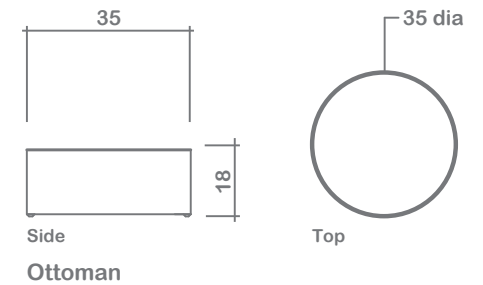

## Galaxy Storage Round Ottoman

**Child Protection:** Air holes in bottom & top boards

(Heights measured from piping)

No other items available in this style

**GENERAL INFORMATION:**

- \*dye-lot of the actual fabric and the swatch may not be exact match
- \*no zipper/inserts in fibre filled toss pillows
- \*overall dimensions may vary +/- 1"
- \*see fabric swatch for exact colour

**SPECIFICATIONS:**

- Body Piping:** Lid and deck
- Lid:** 3" thick Foam with polyester fibre on top
- Storage Compartment:** Height 11"

**LEG:**

- Glides