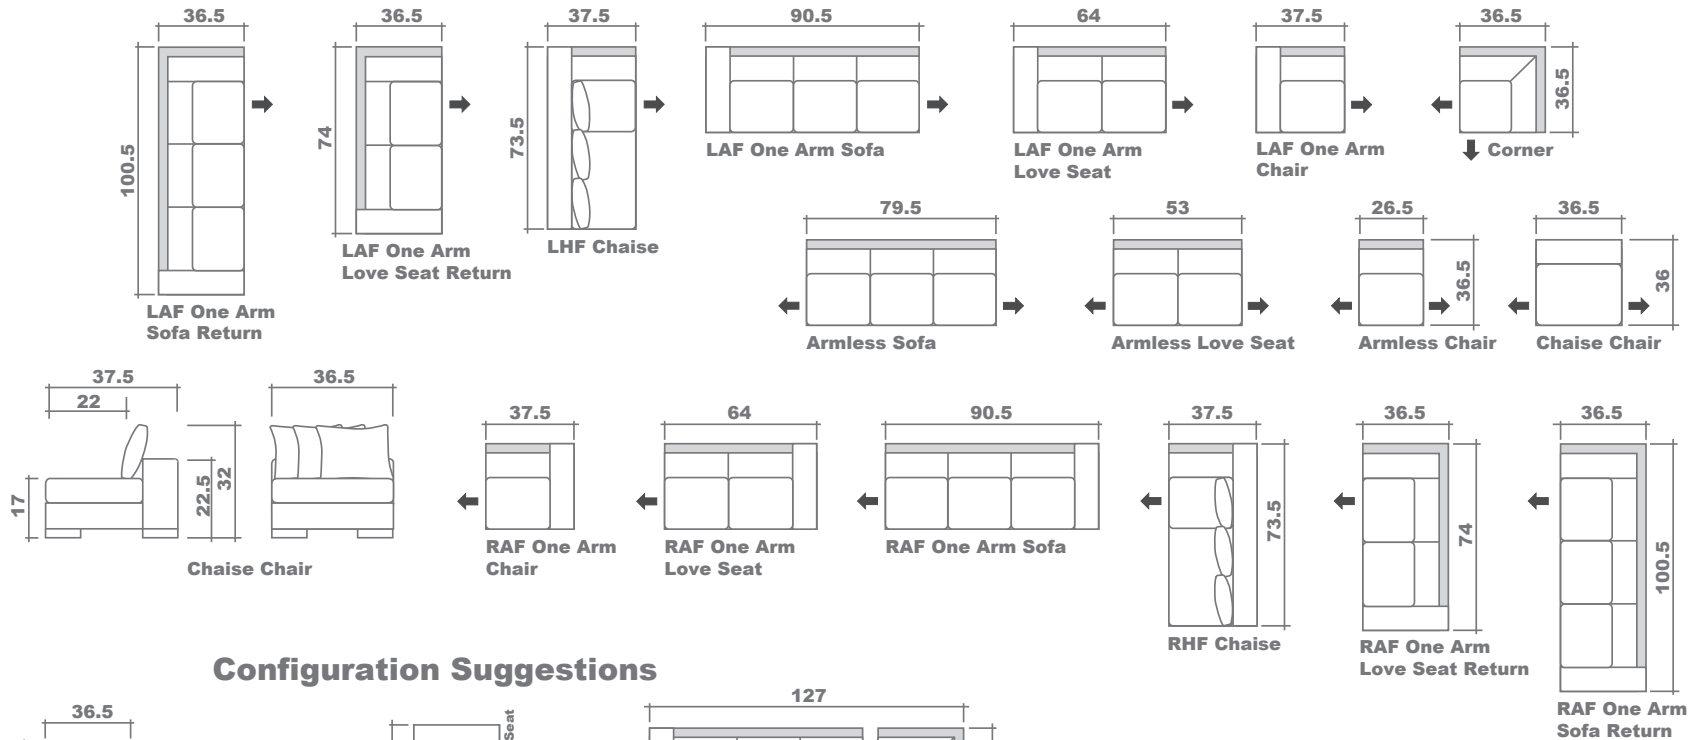

Jacob Sectional Planner

Configuration Suggestions

LAF One Arm Sofa, Corner & LAF One Arm Love Seat

GENERAL INFORMATION:

- *dye-lot of the actual fabric and the swatch may not be exact match
- *no zipper/inserts in fibre filled toss pillows

- *overall dimensions may vary +/- 1"
- *see fabric swatch for exact colour