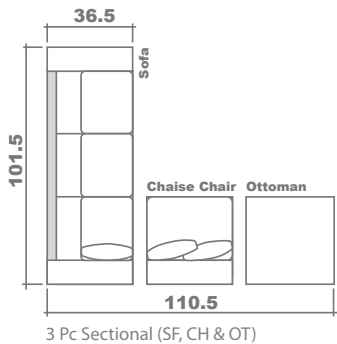

Jacob Sectional Planner

Configuration Suggestions

LAF One Arm Sofa, Corner & LAF One Arm Love Seat

GENERAL INFORMATION:

- *dye-lot of the actual fabric and the swatch may not be exact match
- *no zipper/inserts in fibre filled toss pillows

- *overall dimensions may vary +/- 1"
- *see fabric swatch for exact colour