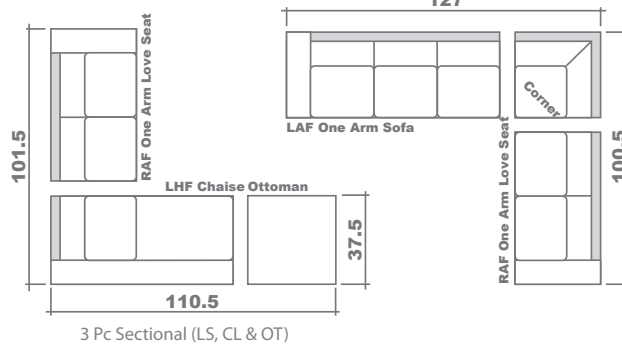

Jacob Sectional Planner

Configuration Suggestions

LAF One Arm Sofa, Corner & LAF One Arm Love Seat

GENERAL INFORMATION:

- *dye-lot of the actual fabric and the swatch may not be exact match
- *no zipper/inserts in fibre filled toss pillows

- *overall dimensions may vary +/- 1"
- *see fabric swatch for exact colour