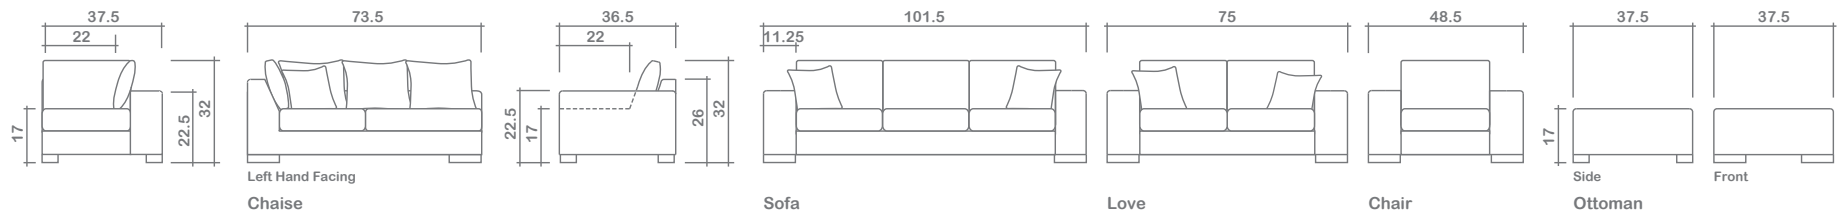

Jacob Collection

3 Pc Sectional SF/CH/OT

Arms Detachable: Yes (Sofa only)

See Jacob Sectional Planner for more components

Sofa Beds Available: Yes (Dimensions vary to accommodate bed mechanism)

GENERAL INFORMATION:

- *dye-lot of the actual fabric and the swatch may not be exact match
- *no zipper/inserts in fibre filled toss pillows
- *overall dimensions may vary +/- 1"
- *see fabric swatch for exact colour

SPECIFICATIONS:

- Back:** Loose
- Back Pillows:** Bull nose, top stitch, fibre fill
- Chaise & Chaise Chair Side Pillows:** Simple, feather/fibre fill
- Body:** Top stitch
- Seat Cushions:** Box band, 6" thick Foam w/ polyester fibre wrap
- Suspension:** Seat: Webbing | Back: Webbing
- Toss Pillows:** Simple, 18" X 18", fibre fill

SOFABEDS:

- 3" higher - height, seat, arms
- Overall depth of a sofabed increases by approximately 53" when opened

LEG:

Hugo Dark