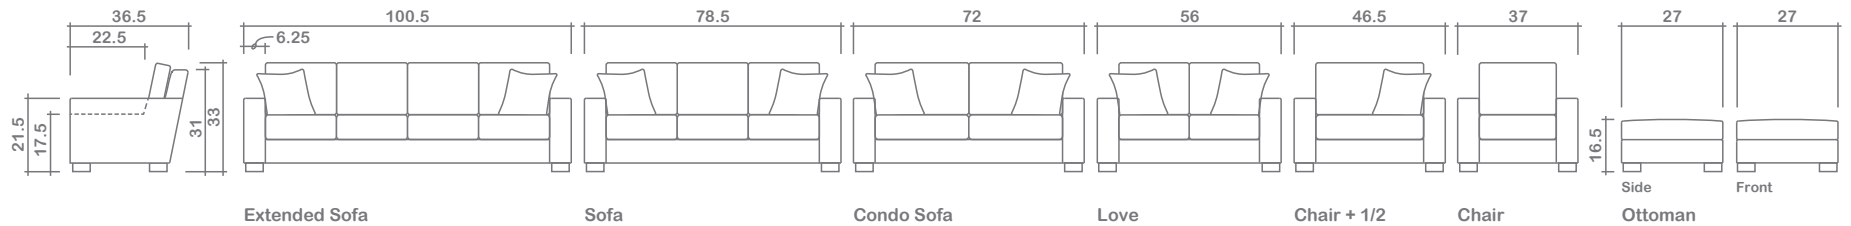

# Juliet Collection

**Arms Detachable:** No

**Sofa Beds Available:** Yes (Dimensions vary to accommodate bed mechanism)

**GENERAL INFORMATION:**

- \*dye-lot of the actual fabric and the swatch may not be exact match
- \*no zipper/inserts in fibre filled toss pillows
- \*overall dimensions may vary +/- 1"
- \*see fabric swatch for exact colour

**SPECIFICATIONS:**

- Back:** Loose
- Back Pillows:** Box band, simple, foam fill
- Body:** Simple
- Seat Cushions:** Box band, simple, 6" thick Foam w/ polyester fibre wrap
- Suspension:** Seat: Webbing | Back: Webbing
- Toss Pillows:** Simple, 18" X 18", fibre fill