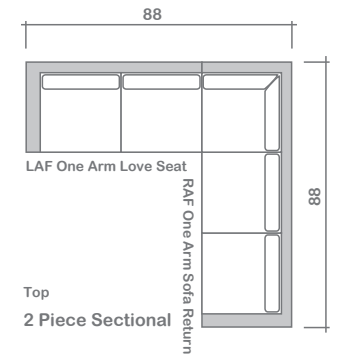

# Juliet Collection

**Arms Detachable:** No

**Sofa Beds Available:** Yes (Dimensions vary to accommodate bed mechanism)

**GENERAL INFORMATION:**

- \*dye-lot of the actual fabric and the swatch may not be exact match
- \*no zipper/inserts in fibre filled toss pillows
- \*overall dimensions may vary +/- 1"
- \*see fabric swatch for exact colour

**SPECIFICATIONS:**

- Back:** Loose
- Back Pillows:** Box band, simple, foam fill
- Body:** Simple
- Seat Cushions:** Box band, simple, 6" thick Foam w/ polyester fibre wrap
- Suspension:** Seat: Webbing | Back: Webbing
- Toss Pillows:** Simple, 18" X 18", fibre fill