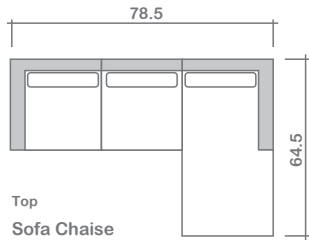

# Juliet Collection

**Arms Detachable:** No

**Sofa Beds Available:** Yes (Dimensions vary to accommodate bed mechanism)

**GENERAL INFORMATION:**

- \*dye-lot of the actual fabric and the swatch may not be exact match
- \*no zipper/inserts in fibre filled toss pillows
- \*overall dimensions may vary +/- 1"
- \*see fabric swatch for exact colour

**SPECIFICATIONS:**

- Back:** Loose
- Back Pillows:** Box band, simple, foam fill
- Body:** Simple
- Seat Cushions:** Box band, simple, 6" thick Foam w/ polyester fibre wrap
- Suspension:** Seat: Webbing | Back: Webbing
- Toss Pillows:** Simple, 18" X 18", fibre fill