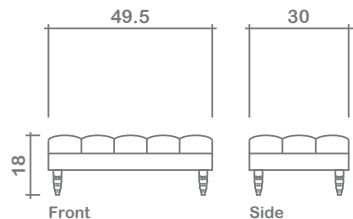

# Lolita Diamond Tufted Ottoman Collection

Rectangular (22 buttons)

Oval (22 buttons)

Square (12 buttons)

Round (12 buttons)

Rectangular Ottoman

Square Ottoman

Oval Ottoman

Round Ottoman

**GENERAL INFORMATION:**

- \*dye-lot of the actual fabric and the swatch may not be exact match
- \*no zipper/inserts in fibre filled toss pillows
- \*overall dimensions may vary +/- 1"
- \*see fabric swatch for exact colour

**SPECIFICATIONS:**

- Body:** Piping on border at deck
- Seat Cushions:** 3" thick Foam, medium foam w/ polyester fibre wrap

**LEG:**

Josephine Front Dark