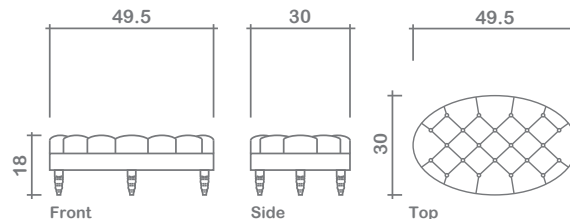

# Lolita Diamond Tufted Ottoman Collection

Rectangular (22 buttons)

Oval (22 buttons)

Square (12 buttons)

Round (12 buttons)

Rectangular Ottoman

Square Ottoman

Oval Ottoman

Round Ottoman

**GENERAL INFORMATION:**

- \*dye-lot of the actual fabric and the swatch may not be exact match
- \*no zipper/inserts in fibre filled toss pillows
- \*overall dimensions may vary +/- 1"
- \*see fabric swatch for exact colour

**SPECIFICATIONS:**

- Body:** Piping on border at deck
- Seat Cushions:** 3" thick Foam, medium foam w/ polyester fibre wrap

**LEG:**

Josephine Front Dark