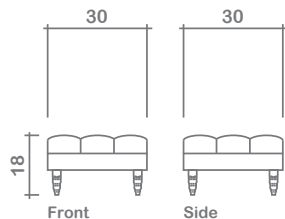

# Lolita Diamond Tufted Ottoman Collection

Rectangular (22 buttons)

Oval (22 buttons)

Square (12 buttons)

Round (12 buttons)

Rectangular Ottoman

Square Ottoman

Oval Ottoman

Round Ottoman

**GENERAL INFORMATION:**

- \*dye-lot of the actual fabric and the swatch may not be exact match
- \*no zipper/inserts in fibre filled toss pillows
- \*overall dimensions may vary +/- 1"
- \*see fabric swatch for exact colour

**SPECIFICATIONS:**

- Body:** Piping on border at deck
- Seat Cushions:** 3" thick Foam, medium foam w/ polyester fibre wrap

**LEG:**

Josephine Front Dark