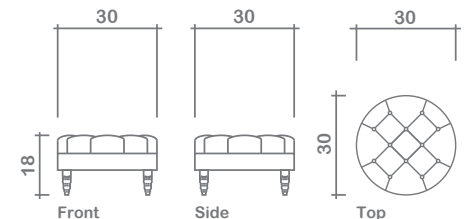

# Lolita Diamond Tufted Ottoman Collection

Rectangular (22 buttons)

Oval (22 buttons)

Square (12 buttons)

Round (12 buttons)

Rectangular Ottoman

Square Ottoman

Oval Ottoman

Round Ottoman

**GENERAL INFORMATION:**

- \*dye-lot of the actual fabric and the swatch may not be exact match
- \*no zipper/inserts in fibre filled toss pillows
- \*overall dimensions may vary +/- 1"
- \*see fabric swatch for exact colour

**SPECIFICATIONS:**

- Body:** Piping on border at deck
- Seat Cushions:** 3" thick Foam, medium foam w/ polyester fibre wrap

**LEG:**

Josephine Front Dark