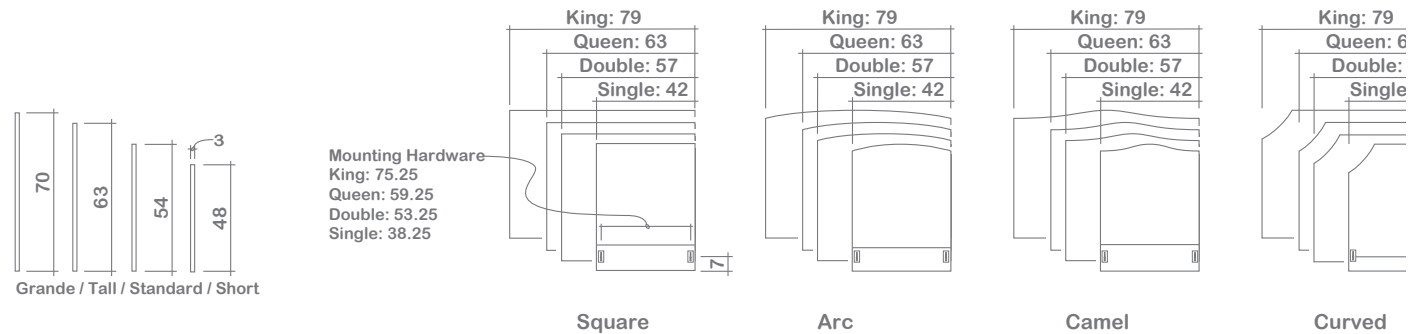

Monaco Headboard Collection

Options Shown: Nail Edge/Nail Inside/
Optional Buttons

Welt Edge/Nail Inside

Nail Edge/Welt Inside

Welt Edge/Welt Inside

Also Available: Beds without storage & headboards with change in dimension

GENERAL INFORMATION:

- *dye-lot of the actual fabric and the swatch may not be exact match
- *overall dimensions may vary +/- 1"
- *see fabric swatch for exact colour

SPECIFICATIONS:

Various options available as per Monaco Collection custom options sheet (see reverse)

LEG:
Glides

MOMACCO

COLLECTION

1 Choose Component:

Headboard Only

Bed

Storage Bed

2 Choose Headboard Size:

Curved

4 Choose Headboard Height:

48

54

63

70

5 Choose Border Detail:

Welt Edge/Welt Inside