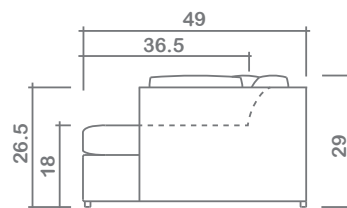

Nestle Chair

Chair

Ottoman

Arms Detachable: No

No other items available in this style

GENERAL INFORMATION:

- *dye-lot of the actual fabric and the swatch may not be exact match
- *no zipper/inserts in fibre filled toss pillows
- *overall dimensions may vary +/- 1"
- *see fabric swatch for exact colour

SPECIFICATIONS:

- Back:** Loose
- Back Pillows:** Simple, 25" L X 20" H, fibre fill
- Body:** Simple stitching
- Seat Cushions:** Box band, simple, 6.5" thick Foam w/ polyester fibre wrap
- Suspension:** Seat: Webbing | Back: Springs

LEG:

1 1/2" Plastic