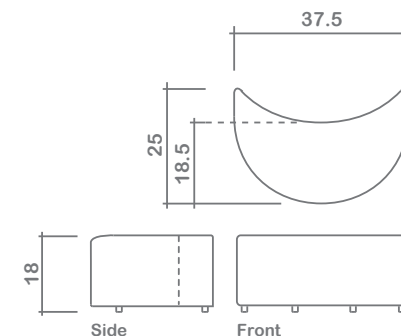

Nestle Chair

Chair

Ottoman

Arms Detachable: No

No other items available in this style

GENERAL INFORMATION:

- *dye-lot of the actual fabric and the swatch may not be exact match
- *no zipper/inserts in fibre filled toss pillows
- *overall dimensions may vary +/- 1"
- *see fabric swatch for exact colour

SPECIFICATIONS:

- Back:** Loose
- Back Pillows:** Simple, 25" L X 20" H, fibre fill
- Body:** Simple stitching
- Seat Cushions:** Box band, simple, 6.5" thick Foam w/ polyester fibre wrap
- Suspension:** Seat: Webbing | Back: Springs

LEG:

1 1/2" Plastic