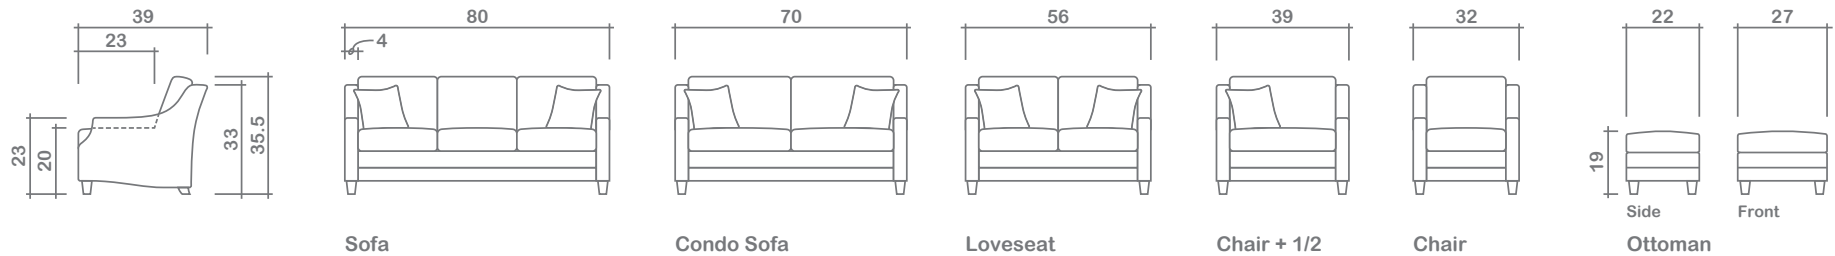

Robert Collection

Arms Detachable: No

Sofa Beds Available: No

GENERAL INFORMATION(GLEN & JAMIE STYLES):

- *dye-lot of the actual fabric and the swatch may not be exact match
- *toss pillows with zipper & feather/fibre filled inserts
- *overall dimensions may vary +/- 1"
- *see fabric swatch for exact colour

SPECIFICATIONS:

- **Back:** Loose
- **Back Pillows:** Box band, piped, fibre fill
- **Body:** Piping on arms, kickplate
- **Seat Cushions:** Box band, piped, 6" thick Crown Foam w/ polyester fibre wrap
- **Suspension:** Seat: Springs | Back: Webbing
- **Toss Pillows:** 18"x18", piped, feather/fibre fill w/ zipper

LEG:

- Front: Contessa Dark
- Back: 2" Back Dark
- Ottoman: Contessa Dark