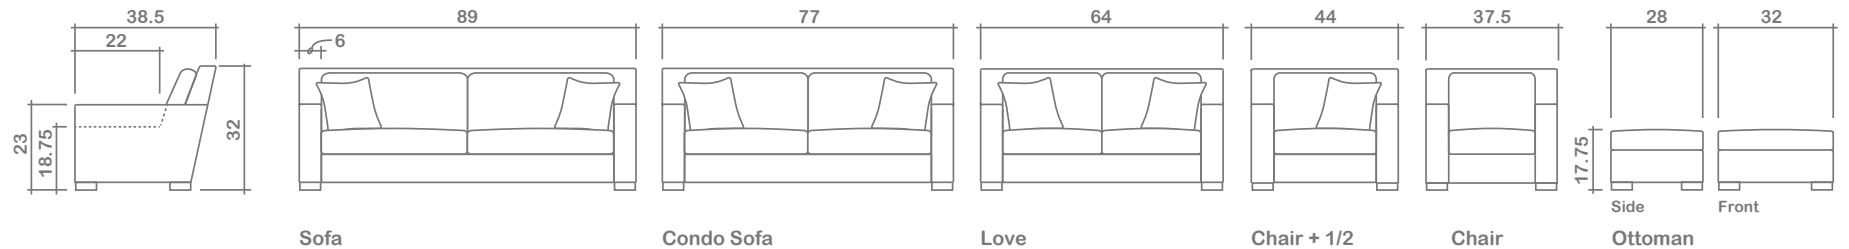

Roscoe Collection

Top
 Sofa Chaise w/ Reversible Ottoman

Arms Detachable: Yes (Sofa only)

See Roscoe Sectional Planner for more components

Sofa Beds Available: Yes (Dimensions vary to accommodate bed mechanism)

GENERAL INFORMATION:

- *dye-lot of the actual fabric and the swatch may not be exact match
- *no zipper/inserts in fibre filled toss pillows
- *overall dimensions may vary +/- 1"
- *see fabric swatch for exact colour

SPECIFICATIONS:

- Back:** Loose
- Back Pillows:** Box band, top stitch, fibre fill
- Seat Cushions:** Box band, top stitch, 7" thick Crown Foam w/ polyester fibre wrap
- Suspension:** Seat: Springs | Back: Webbing
- Body:** Top stitch arms
- Toss Pillows:** Simple, 18" x 18", fibre fill