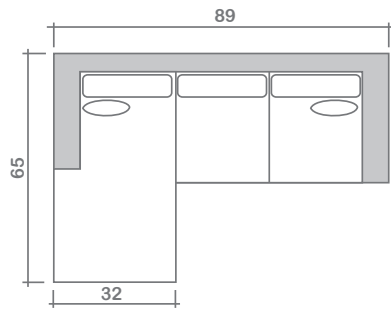

Roscoe Collection

Top
 Sofa Chaise w/ Reversible Ottoman

Arms Detachable: Yes (Sofa only)

See Roscoe Sectional Planner for more components

Sofa Beds Available: Yes (Dimensions vary to accommodate bed mechanism)

GENERAL INFORMATION:

- *dye-lot of the actual fabric and the swatch may not be exact match
- *no zipper/inserts in fibre filled toss pillows
- *overall dimensions may vary +/- 1"
- *see fabric swatch for exact colour

SPECIFICATIONS:

- Back:** Loose
- Back Pillows:** Box band, top stitch, fibre fill
- Seat Cushions:** Box band, top stitch, 7" thick Crown Foam w/ polyester fibre wrap
- Suspension:** Seat: Springs | Back: Webbing
- Body:** Top stitch arms
- Toss Pillows:** Simple, 18" x 18", fibre fill