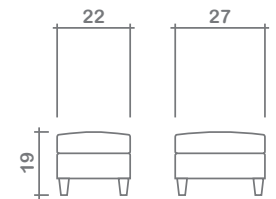

## Toby Collection

Top  
 Sofa/Chaise

Sofa

Condo Sofa

Loveseat

Chair + 1/2

Chair

Ottoman

**Arms Detachable:** No

See Toby Sectional Planner for more components

**Sofa Beds Available:** No

**GENERAL INFORMATION:**

- \*dye-lot of the actual fabric and the swatch may not be exact match
- \*no zipper/inserts in fibre filled toss pillows
- \*overall dimensions may vary +/- 1"
- \*see fabric swatch for exact colour

**SPECIFICATIONS:**

- Back:** Loose
- Back Pillows:** Box band, top stitch, fibre fill
- Body:** Top stitch on arms
- Seat Cushions:** Box band, top stitch, 7" thick Crown Foam w/ polyester fibre wrap
- Suspension:** Seat: Springs | Back: Webbing
- Toss Pillows:** Simple, 18"x18", fibre fill