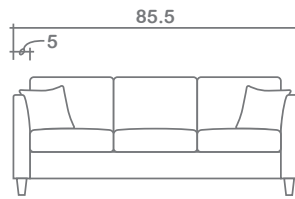

## Toby Collection

Top  
 Sofa/Chaise

Sofa

Condo Sofa

Loveseat

Chair + 1/2

Chair

Ottoman

**Arms Detachable:** No

See Toby Sectional Planner for more components

**Sofa Beds Available:** No

**GENERAL INFORMATION:**

- \*dye-lot of the actual fabric and the swatch may not be exact match
- \*no zipper/inserts in fibre filled toss pillows
- \*overall dimensions may vary +/- 1"
- \*see fabric swatch for exact colour

**SPECIFICATIONS:**

- Back:** Loose
- Back Pillows:** Box band, top stitch, fibre fill
- Body:** Top stitch on arms
- Seat Cushions:** Box band, top stitch, 7" thick Crown Foam w/ polyester fibre wrap
- Suspension:** Seat: Springs | Back: Webbing
- Toss Pillows:** Simple, 18"x18", fibre fill