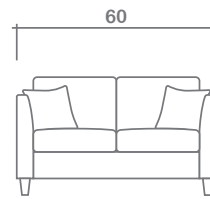

## Toby Collection

Top  
 Sofa/Chaise

Sofa

Condo Sofa

Loveseat

Chair + 1/2

Chair

Ottoman

**Arms Detachable:** No

See Toby Sectional Planner for more components

**Sofa Beds Available:** No

**GENERAL INFORMATION:**

- \*dye-lot of the actual fabric and the swatch may not be exact match
- \*no zipper/inserts in fibre filled toss pillows
- \*overall dimensions may vary +/- 1"
- \*see fabric swatch for exact colour

**SPECIFICATIONS:**

- Back:** Loose
- Back Pillows:** Box band, top stitch, fibre fill
- Body:** Top stitch on arms
- Seat Cushions:** Box band, top stitch, 7" thick Crown Foam w/ polyester fibre wrap
- Suspension:** Seat: Springs | Back: Webbing
- Toss Pillows:** Simple, 18"x18", fibre fill