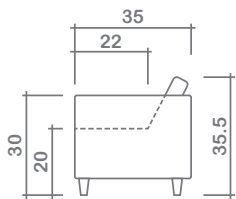

Toby Collection

Sofa

Arms Detachable: No

See Toby Sectional Planner for more components

Sofa Beds Available: No

GENERAL INFORMATION:

- *dye-lot of the actual fabric and the swatch may not be exact match
- *no zipper/inserts in fibre filled toss pillows
- *overall dimensions may vary +/- 1"
- *see fabric swatch for exact colour

SPECIFICATIONS:

- **Back:** Loose
- **Back Pillows:** Box band, top stitch, fibre fill
- **Body:** Top stitch on arms
- **Seat Cushions:** Box band, top stitch, 7" thick Crown Foam w/ polyester fibre wrap
- **Suspension:** Seat: Springs | Back: Webbing
- **Toss Pillows:** Simple, 18"x18", fibre fill

LEG:

Prescott Dark