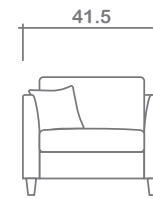

## Toby Collection

Top  
 Sofa/Chaise

Sofa

Condo Sofa

Loveseat

Chair + 1/2

Chair

Ottoman

**Arms Detachable:** No

See Toby Sectional Planner for more components

**Sofa Beds Available:** No

**GENERAL INFORMATION:**

- \*dye-lot of the actual fabric and the swatch may not be exact match
- \*no zipper/inserts in fibre filled toss pillows
- \*overall dimensions may vary +/- 1"
- \*see fabric swatch for exact colour

**SPECIFICATIONS:**

- Back:** Loose
- Back Pillows:** Box band, top stitch, fibre fill
- Body:** Top stitch on arms
- Seat Cushions:** Box band, top stitch, 7" thick Crown Foam w/ polyester fibre wrap
- Suspension:** Seat: Springs | Back: Webbing
- Toss Pillows:** Simple, 18"x18", fibre fill