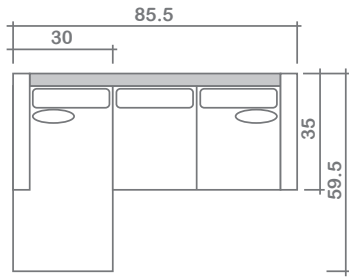

Toby Collection

Top
Sofa/Chaise