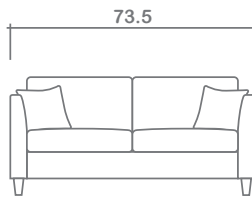

Toby Collection

Condo Sofa

Arms Detachable: No

See Toby Sectional Planner for more components

Sofa Beds Available: No

GENERAL INFORMATION:

- *dye-lot of the actual fabric and the swatch may not be exact match
- *no zipper/inserts in fibre filled toss pillows
- *overall dimensions may vary +/- 1"
- *see fabric swatch for exact colour

SPECIFICATIONS:

- **Back:** Loose
- **Back Pillows:** Box band, top stitch, fibre fill
- **Body:** Top stitch on arms
- **Seat Cushions:** Box band, top stitch, 7" thick Crown Foam w/ polyester fibre wrap
- **Suspension:** Seat: Springs | Back: Webbing
- **Toss Pillows:** Simple, 18"x18", fibre fill

LEG:

Prescott Dark