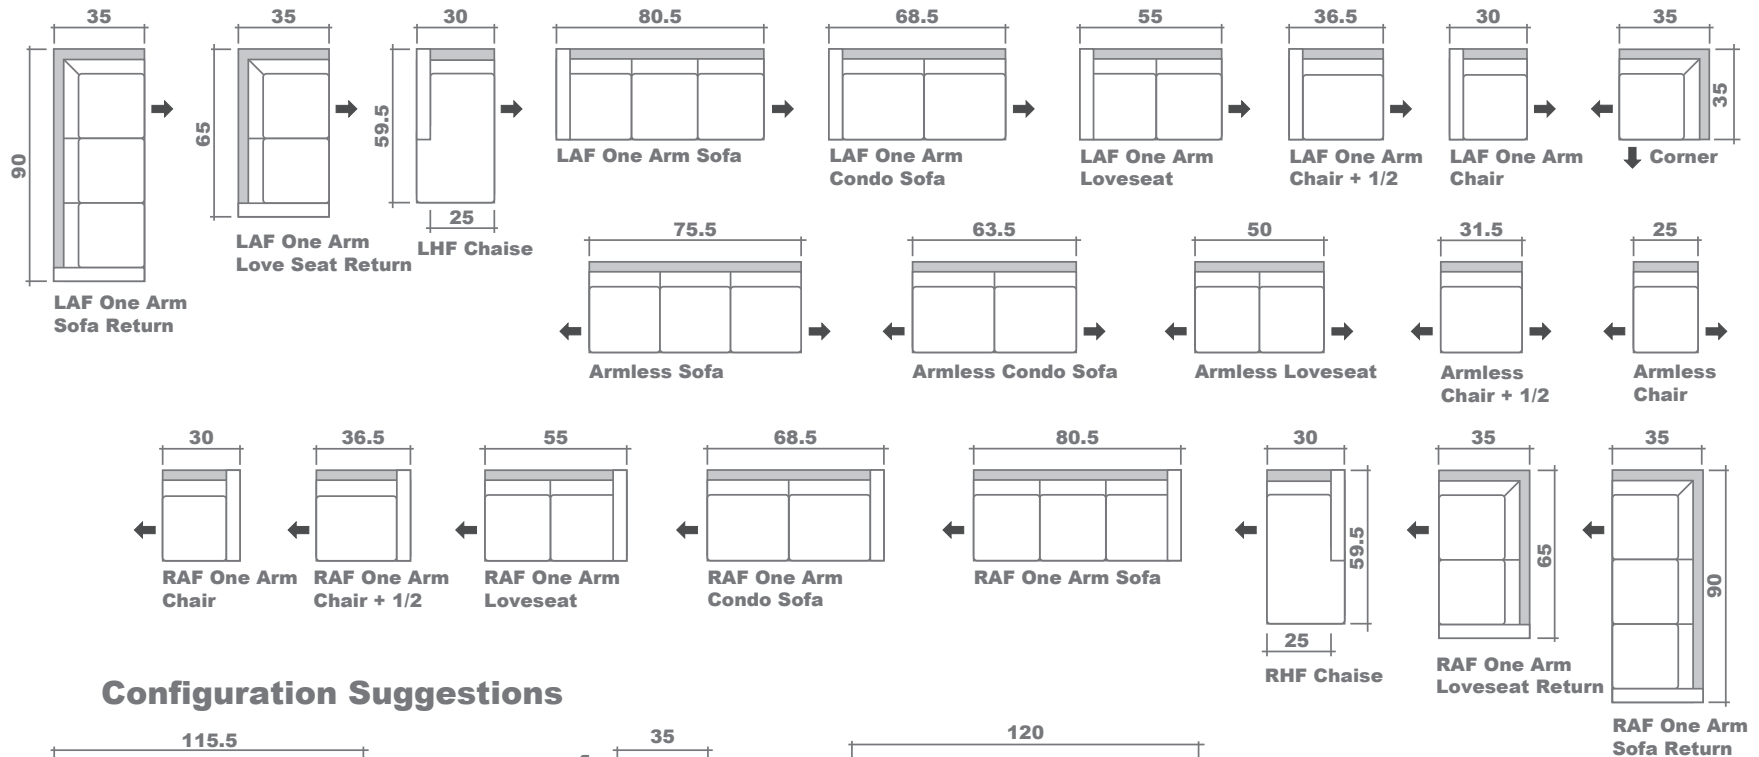

# Toby Sectional Planner

## Configuration Suggestions

**GENERAL INFORMATION:**

- \*dye-lot of the actual fabric and the swatch may not be exact match
- \*no zipper/inserts in fibre filled toss pillows

- \*overall dimensions may vary +/- 1"
- \*see fabric swatch for exact colour