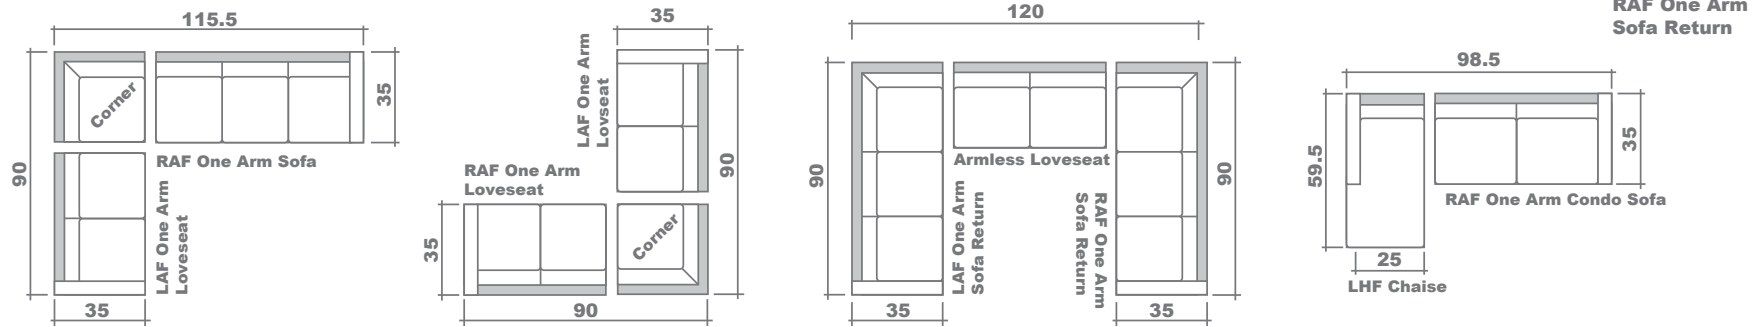

# Toby Sectional Planner

## Configuration Suggestions

**GENERAL INFORMATION:**

- \*dye-lot of the actual fabric and the swatch may not be exact match
- \*no zipper/inserts in fibre filled toss pillows

- \*overall dimensions may vary +/- 1"
- \*see fabric swatch for exact colour