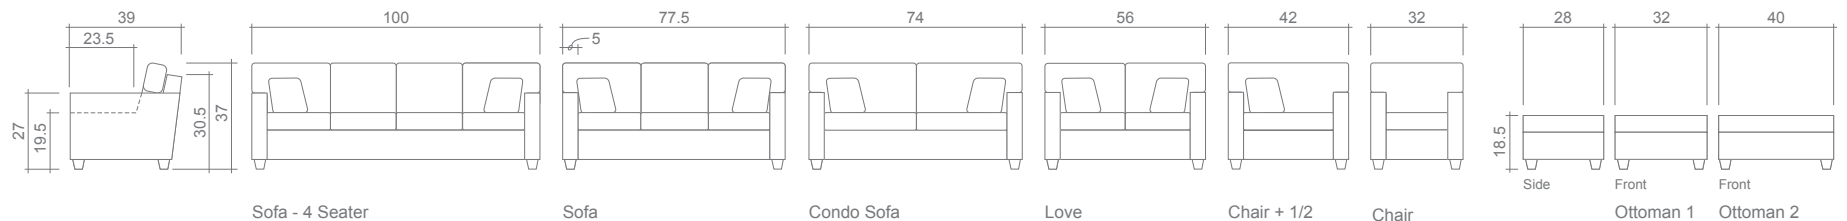

## Bentley Collection

**Arms Detachable:** No

See Bentley Sectional Planner for more components

**Sofa Beds Available:** Yes (*Dimensions vary to accommodate bed mechanism*)

**GENERAL INFORMATION:**

- \*dye-lot of the actual fabric and the swatch may not be exact match
- \*fabric yardage for plain, railroaded 54" bolt
- \*no zipper/inserts in fibre filled toss pillows
- \*overall dimensions may vary +/- 1"
- \*see fabric swatch for exact colour

**SPECIFICATIONS:**

- Back:** Loose
- Back Centre Pillow:** Box band, piped, fibre fill
- Back End Pillows:** T-Lug, box band, piped, fibre fill
- Body Piping:** Arms
- Seat Cushions:** Box band, piped, 7" thick Crown Foam, wrapped w/ polyester fibre fill
- Suspension:** Seat: Springs | Back: Webbing
- Toss Pillows:** Box band, piped, 18" X 18", fibre fill