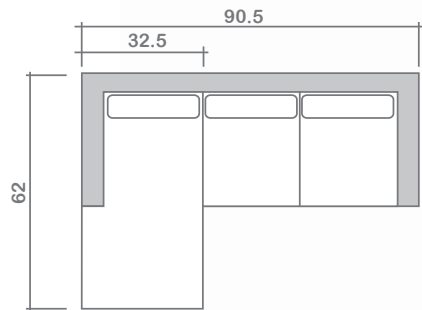

New York Collection

Top
 Sofa/Chaise

Arms Detachable: No

See New York Sectional Planner for more components

Sofa Beds Available: No

GENERAL INFORMATION:

- *dye-lot of the actual fabric and the swatch may not be exact match
- *no zipper/inserts in fibre filled toss pillows
- *overall dimensions may vary +/- 1"
- *see fabric swatch for exact colour

SPECIFICATIONS:

- Back:** Loose
- Back Pillows:** Box band, piped, vertical & horizontal pleats w/ buttons: SF-6 X 2 rows, CSF-5 X 2 rows, LS-4 X 2 rows, C5-5 X 2 rows, CH-4 X 2 rows each side, foam fill
- Body Piping:** Arms
- Seat Cushions:** Box band, piped, 7" thick Foam w/ polyester fibre wrap
- Suspension:** Seat: Springs | Back: Webbing
- Toss Pillows:** Bolster, simple, 5" X 5" square, foam fill