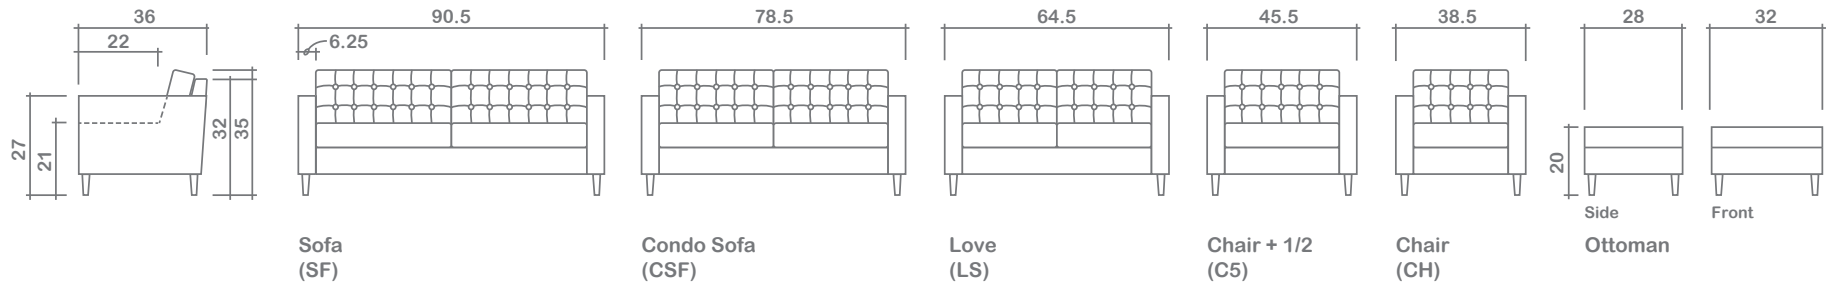

New York Collection

Top
 Sofa/Chaise

Arms Detachable: No

See New York Sectional Planner for more components

Sofa Beds Available: No

GENERAL INFORMATION:

- *dye-lot of the actual fabric and the swatch may not be exact match
- *no zipper/inserts in fibre filled toss pillows
- *overall dimensions may vary +/- 1"
- *see fabric swatch for exact colour

SPECIFICATIONS:

- Back:** Loose
- Back Pillows:** Box band, piped, vertical & horizontal pleats w/ buttons: SF-6 X 2 rows, CSF-5 X 2 rows, LS-4 X 2 rows, C5-5 X 2 rows, CH-4 X 2 rows each side, foam fill
- Body Piping:** Arms
- Seat Cushions:** Box band, piped, 7" thick Foam w/ polyester fibre wrap
- Suspension:** Seat: Springs | Back: Webbing
- Toss Pillows:** Bolster, simple, 5" X 5" square, foam fill