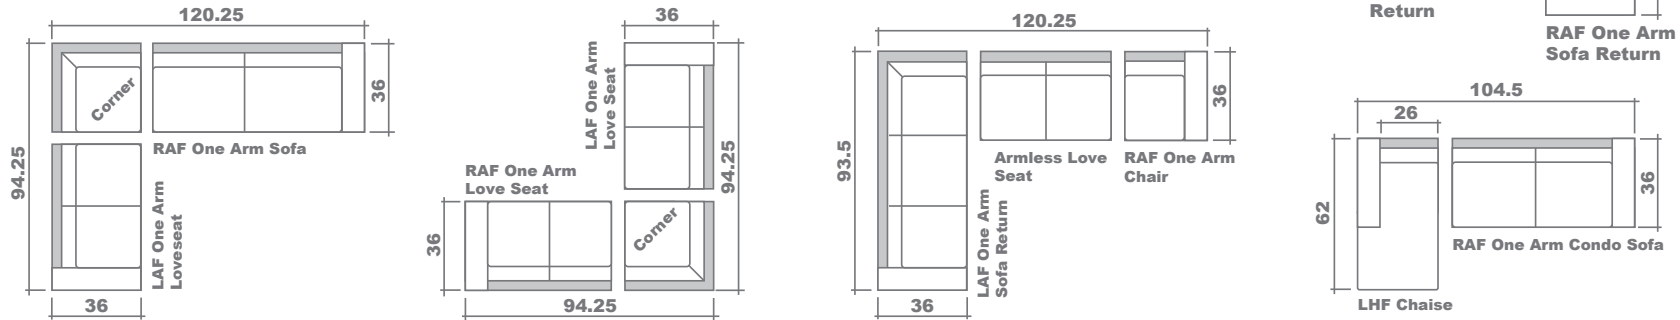

## Configuration Suggestions

**GENERAL INFORMATION:**

\*dye-lot of the actual fabric and the swatch may not be exact match  
 \*no zipper/inserts in fibre filled toss pillows

\*overall dimensions may vary +/- 1"  
 \*see fabric swatch for exact colour