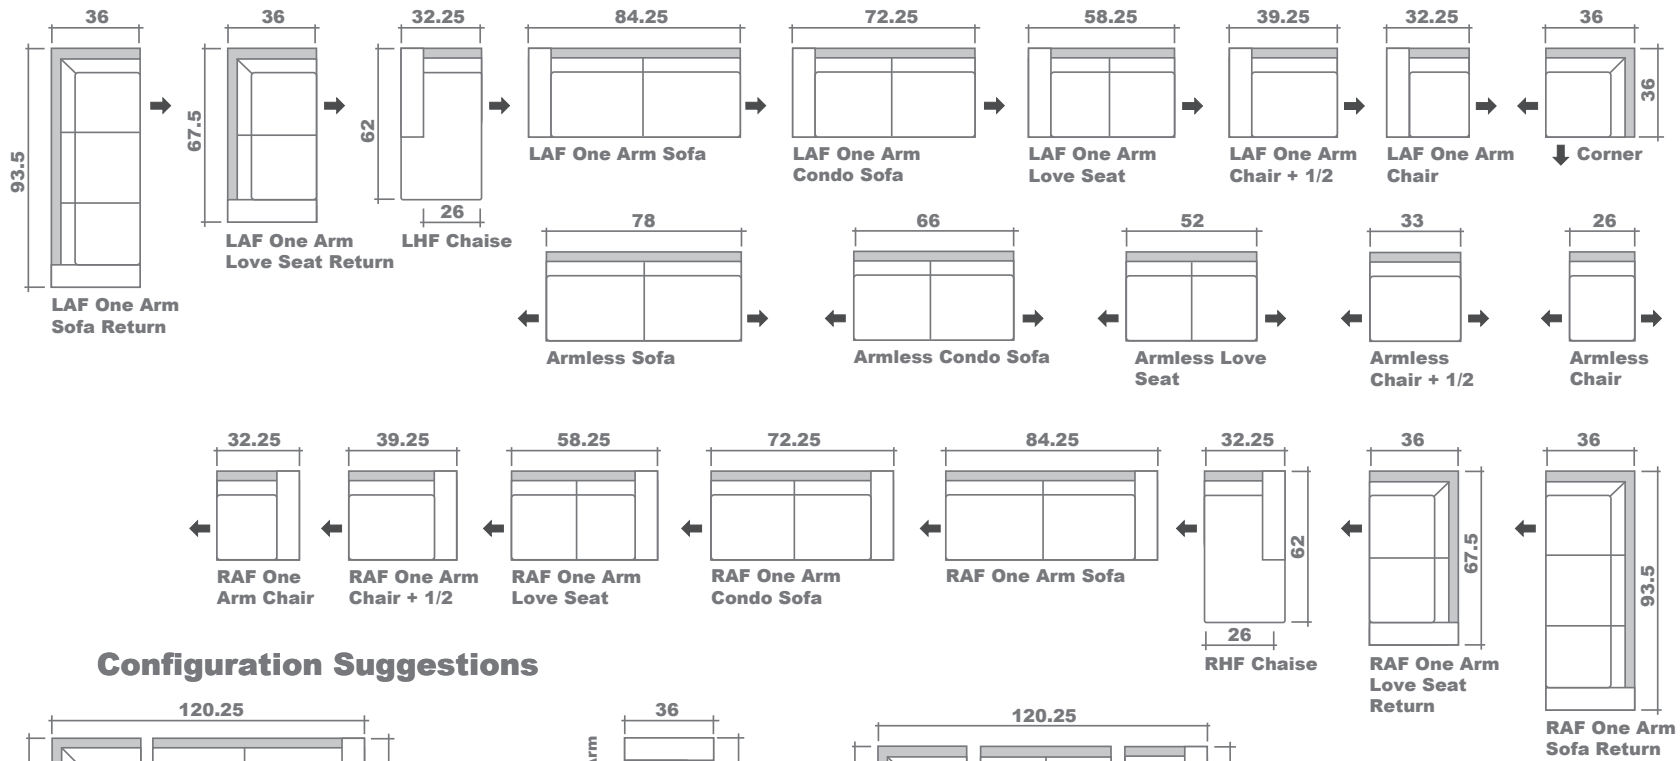

## Configuration Suggestions

**GENERAL INFORMATION:**

\*dye-lot of the actual fabric and the swatch may not be exact match  
 \*no zipper/inserts in fibre filled toss pillows

\*overall dimensions may vary +/- 1"  
 \*see fabric swatch for exact colour