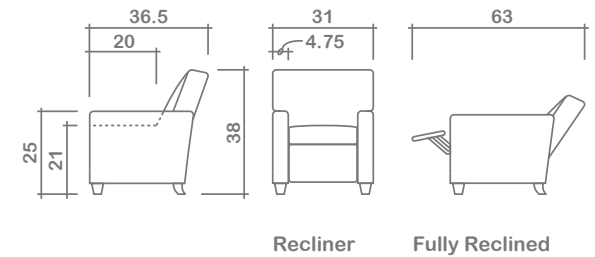

Maple Recliner

Arms Detachable: No

No other items available in this style

GENERAL INFORMATION:

- *dye-lot of the actual fabric and the swatch may not be exact match
- *no zipper/inserts in fibre filled toss pillows
- *overall dimensions may vary +/- 1"
- *see fabric swatch for exact colour

SPECIFICATIONS:

- Back:** Tight
- Body Piping:** Arms & back
- Seat Cushion:** Box band, piped, 6" thick Foam w/ polyester fibre wrap
- Suspension:** Seat: Webbing | Back: Springs

LEG:

- Front: Albany Dark
- Back: 3" Back Dark