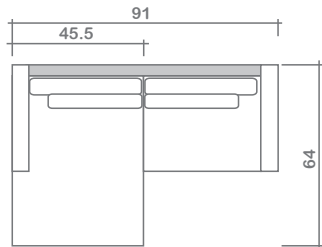

Isaac Collection

Top
 Sofa/Chaise

Arms Detachable: No

See Isaac Sectional Planner for more components

Sofa Beds Available: No

GENERAL INFORMATION:

- *dye-lot of the actual fabric and the swatch may not be exact match
- *no zipper/inserts in fibre filled toss pillows
- *overall dimensions may vary +/- 1"
- *see fabric swatch for exact colour

SPECIFICATIONS:

- Back:** Loose
- Back Pillows:** Main back pillow & secondary back pillow - knife edge, fibre fill
- Body:** Top stitch
- Seat Cushions:** Box band, top stitch, 7" thick crown foam w/ polyester fibre wrap
- Suspension:** Seat: Webbing | Back: Webbing