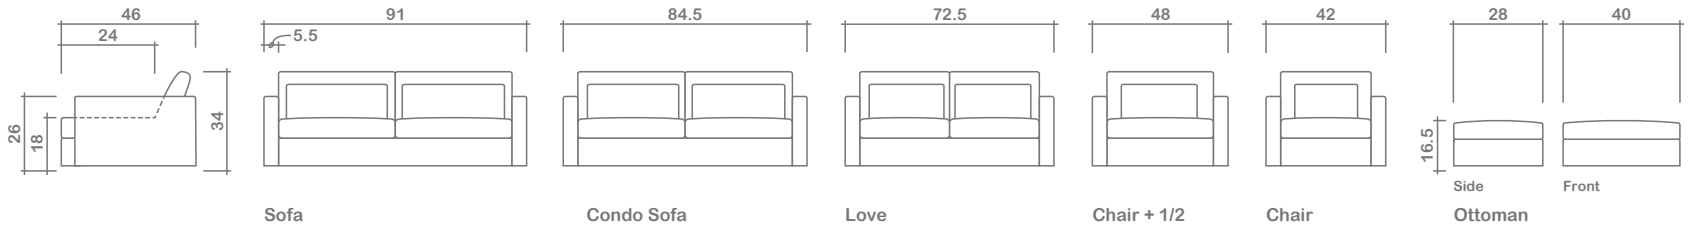

Isaac Collection

Top
 Sofa/Chaise

Arms Detachable: No

See Isaac Sectional Planner for more components

Sofa Beds Available: No

GENERAL INFORMATION:

- *dye-lot of the actual fabric and the swatch may not be exact match
- *no zipper/inserts in fibre filled toss pillows
- *overall dimensions may vary +/- 1"
- *see fabric swatch for exact colour

SPECIFICATIONS:

- Back:** Loose
- Back Pillows:** Main back pillow & secondary back pillow - knife edge, fibre fill
- Body:** Top stitch
- Seat Cushions:** Box band, top stitch, 7" thick crown foam w/ polyester fibre wrap
- Suspension:** Seat: Webbing | Back: Webbing