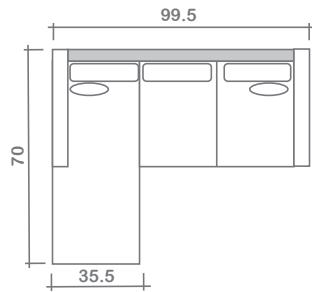

Owen Collection