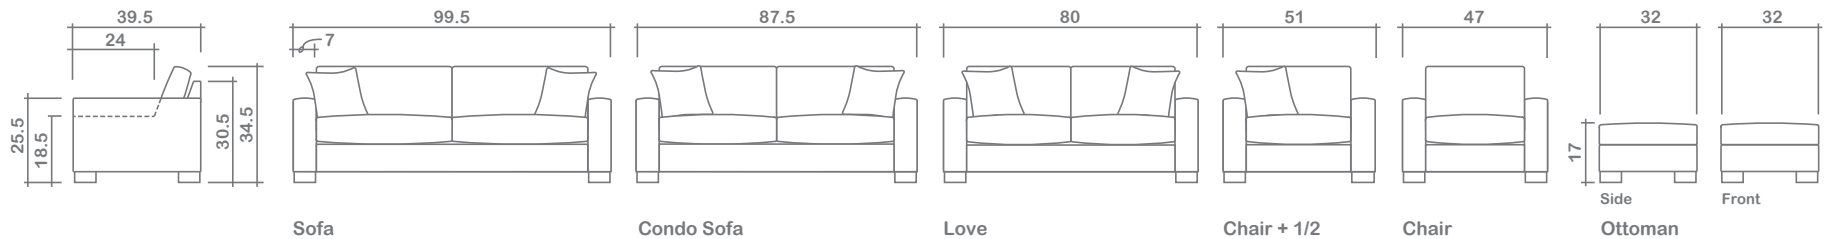

# Owen Collection

Top  
 Sofa Chaise w/ Reversible Ottoman

**Arms Detachable:** No

See Owen Sectional Planner for more components

**Sofa Beds Available:** No

**GENERAL INFORMATION:**

- \*dye-lot of the actual fabric and the swatch may not be exact match
- \*no zipper/inserts in fibre filled toss pillows
- \*overall dimensions may vary +/- 1"
- \*see fabric swatch for exact colour

**SPECIFICATIONS:**

- Back:** Loose
- Back Pillows:** Box band, top stitch, fibre fill
- Body:** Top stitch
- Seat Cushions:** Box band, top stitched, 7" thick crown foam w/ polyester fibre wrap
- Suspension:** Seat: Spring | Back: Webbing  
 Sectional Components & Sofa Chaise:  
 Seat: Webbing | Back: Webbing
- Toss Pillows:** Simple, 18" x 18"