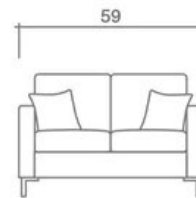

Ethan Collection

Top

Sofa Chaise w/ Reversible Ottoman

Sofa

Condo Sofa

Loveseat

Chair + 1/2

Chair

Seat Cushions: Box band, top stitch, 7" thick crown foam w/ polyester fibre wrap

Suspension: Seat: Springs | Back: Webbing

LEG:

Sleek 6" Black