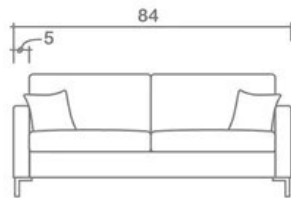

Ethan Collection

Top

Sofa Chaise w/ Reversible Ottoman

Sofa

Condo Sofa

Loveseat

Chair + 1/2

Chair

Side

Front

Ottoman

Arms Detachable: No

See Ethan Sectional Planner for more components

Sofa Beds Available: No

GENERAL INFORMATION:

*dye-lot of the actual fabric and the swatch may not be exact match

Seat Cushions: Box band, top stitch, 7" thick crown foam w/ polyester fibre wrap

Suspension: Seat: Springs | Back: Webbing

LEG:

Sleek 6" Black