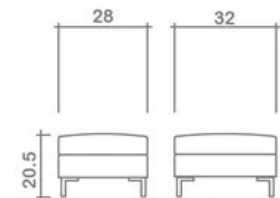

Ethan Collection

Top

Sofa Chaise w/ Reversible Ottoman

Sofa

Condo Sofa

Loveseat

Chair + 1/2

Chair

Side

Front

Ottoman

Arms Detachable: No

See Ethan Sectional Planner for more components

Sofa Beds Available: No

GENERAL INFORMATION:

*dye-lot of the actual fabric and the swatch may not be exact match