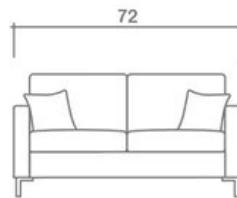

Ethan Collection

Top

Condo Sofa

Arms Detachable: No

See Ethan Sectional Planner for more components

Sofa Beds Available: No

GENERAL INFORMATION:

*dye-lot of the actual fabric and the swatch may not be exact match

*no zipper/inserts in fibre filled toss pillows

*overall dimensions may vary +/- 1"

*see fabric swatch for exact colour

SPECIFICATIONS:

Back: Loose

Back Pillows: Box band, top stitch, fibre fill

Body: Top stitch

Seat Cushions: Box band, top stitch, 7" thick crown foam w/ polyester fibre wrap

Suspension: Seat: Springs | Back: Webbing

LEG:

Sleek 6" Black