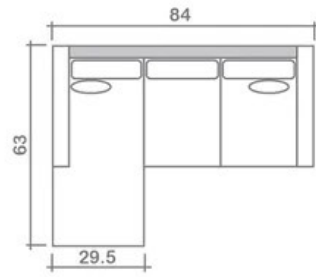

Ethan Collection

Top