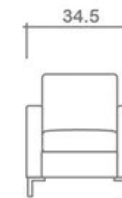

Ethan Collection

Top

Chair

Arms Detachable: No

See Ethan Sectional Planner for more components

Sofa Beds Available: No

GENERAL INFORMATION:

*dye-lot of the actual fabric and the swatch may not be exact match

*no zipper/inserts in fibre filled toss pillows

*overall dimensions may vary +/- 1"

*see fabric swatch for exact colour

SPECIFICATIONS:

Back: Loose

Back Pillows: Box band, top stitch, fibre fill

Body: Top stitch

Seat Cushions: Box band, top stitch, 7" thick crown foam w/ polyester fibre wrap

Suspension: Seat: Springs | Back: Webbing

LEG:

Sleek 6" Black