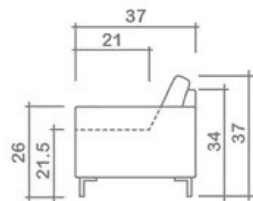

Sofa Chaise w/ Reversible Ottoman