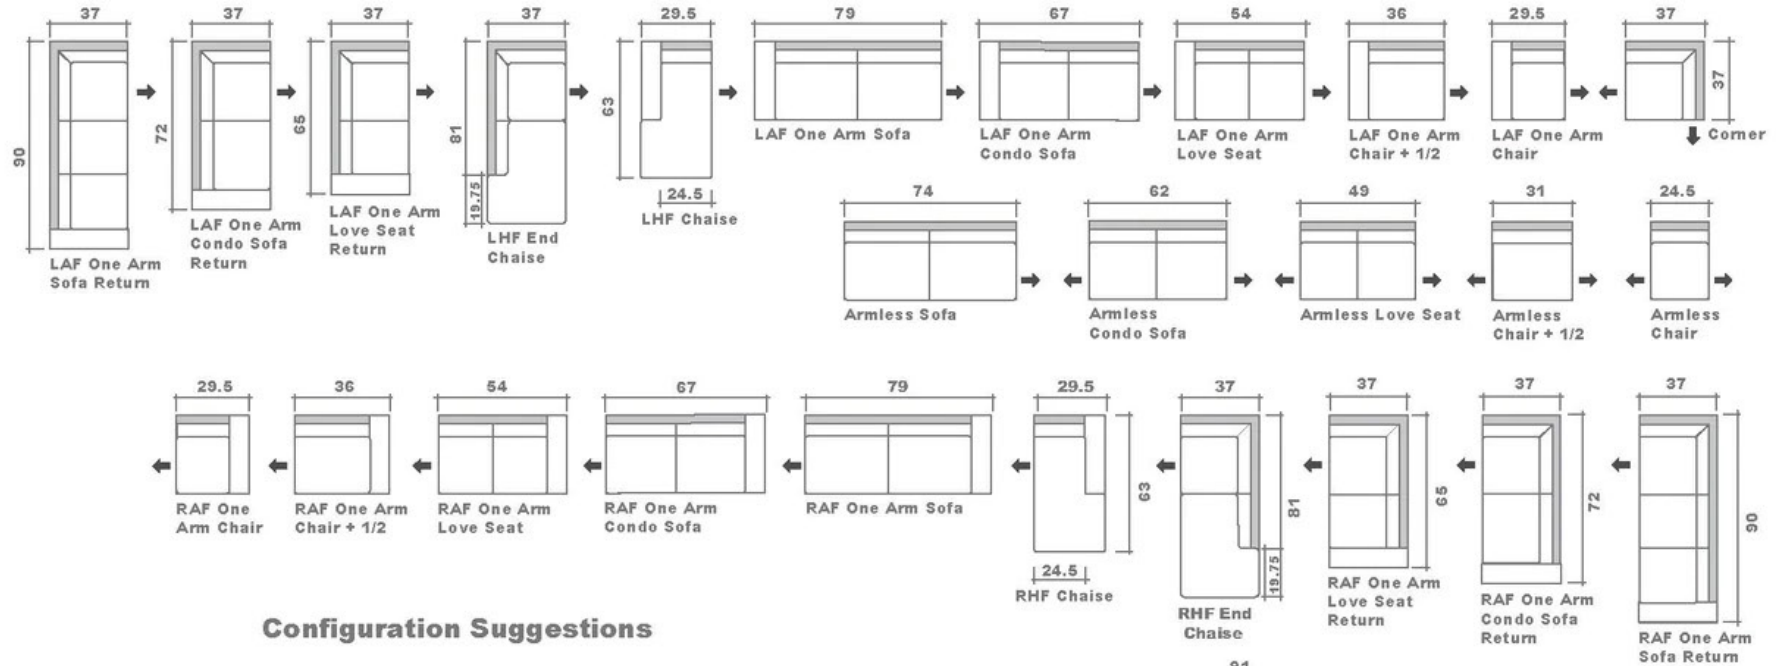

Ethan Sectional Planner

Configuration Suggestions

GENERAL INFORMATION:

*dye-lot of the actual fabric and the swatch may not be exact match

*no zipper/inserts in fibre filled toss pillows

*overall dimensions may vary +/- 1"