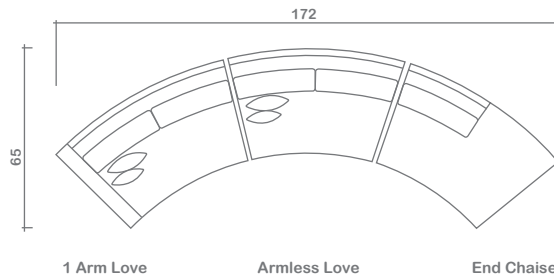

Odessa Sectional Planner

Configuration Suggestions

GENERAL INFORMATION:

*dye-lot of the actual fabric and the swatch may not be exact match
 *no zipper/inserts in fibre filled toss pillows

*overall dimensions may vary +/- 1"
 *see fabric swatch for exact colour
 *standard with alligator clips