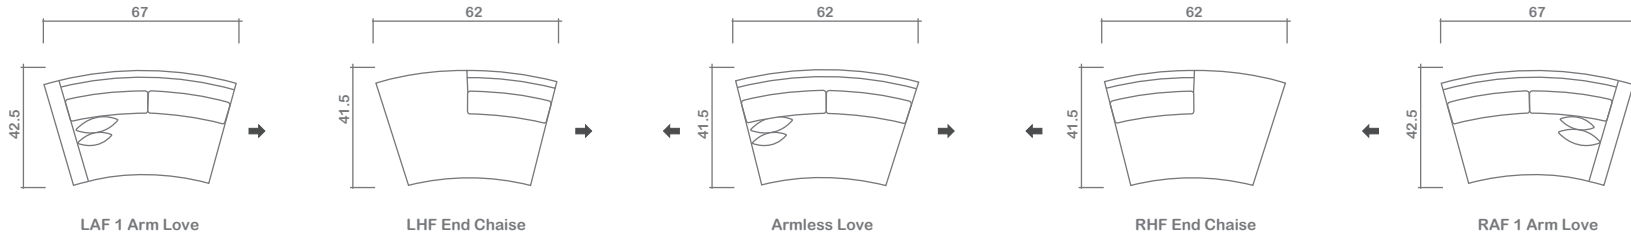

Odessa Sectional Planner

Configuration Suggestions

GENERAL INFORMATION:

*dye-lot of the actual fabric and the swatch may not be exact match
 *no zipper/inserts in fibre filled toss pillows

*overall dimensions may vary +/- 1"
 *see fabric swatch for exact colour
 *standard with alligator clips