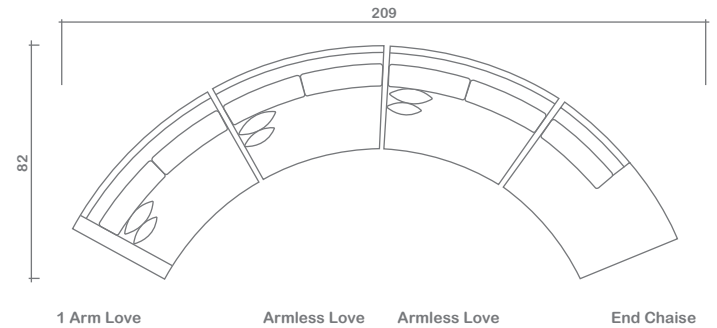

Odessa Sectional Planner

Configuration Suggestions

GENERAL INFORMATION:

*dye-lot of the actual fabric and the swatch may not be exact match
 *no zipper/inserts in fibre filled toss pillows

*overall dimensions may vary +/- 1"
 *see fabric swatch for exact colour
 *standard with alligator clips