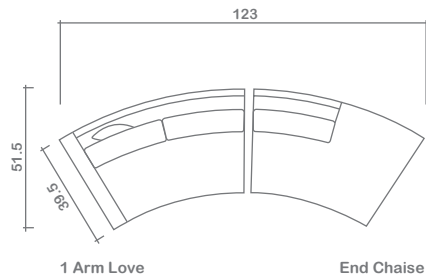

Odessa Sectional Planner

Configuration Suggestions

GENERAL INFORMATION:

*dye-lot of the actual fabric and the swatch may not be exact match
 *no zipper/inserts in fibre filled toss pillows

*overall dimensions may vary +/- 1"
 *see fabric swatch for exact colour
 *standard with alligator clips