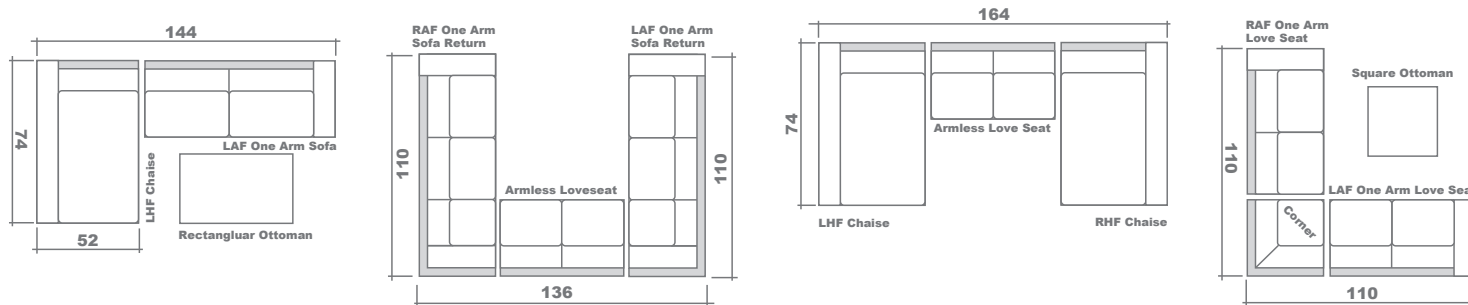

Palermo Sectional Planner

Configuration Suggestions

GENERAL INFORMATION:

*dye-lot of the actual fabric and the swatch may not be exact match
 *no zipper/inserts in fibre filled toss pillows

*overall dimensions may vary +/- 1"
 *see fabric swatch for exact colour