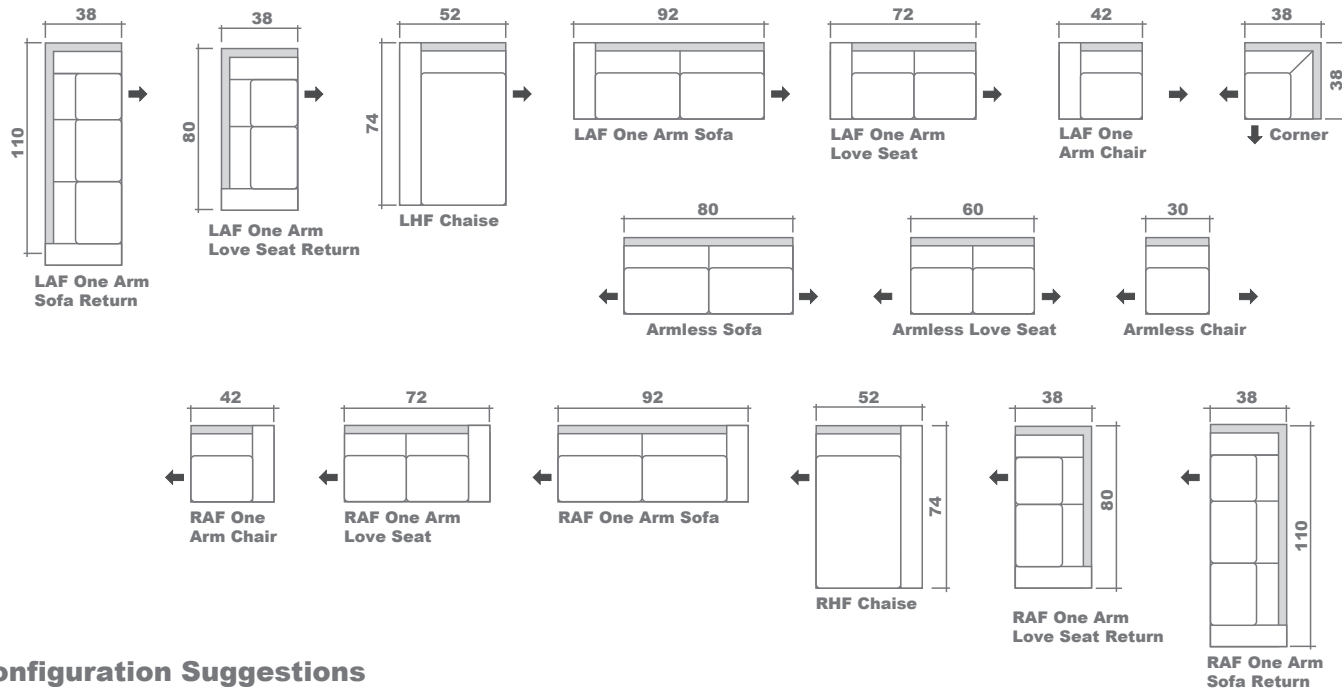

Palermo Sectional Planner

Configuration Suggestions

GENERAL INFORMATION:

*dye-lot of the actual fabric and the swatch may not be exact match
 *no zipper/inserts in fibre filled toss pillows

*overall dimensions may vary +/- 1"
 *see fabric swatch for exact colour