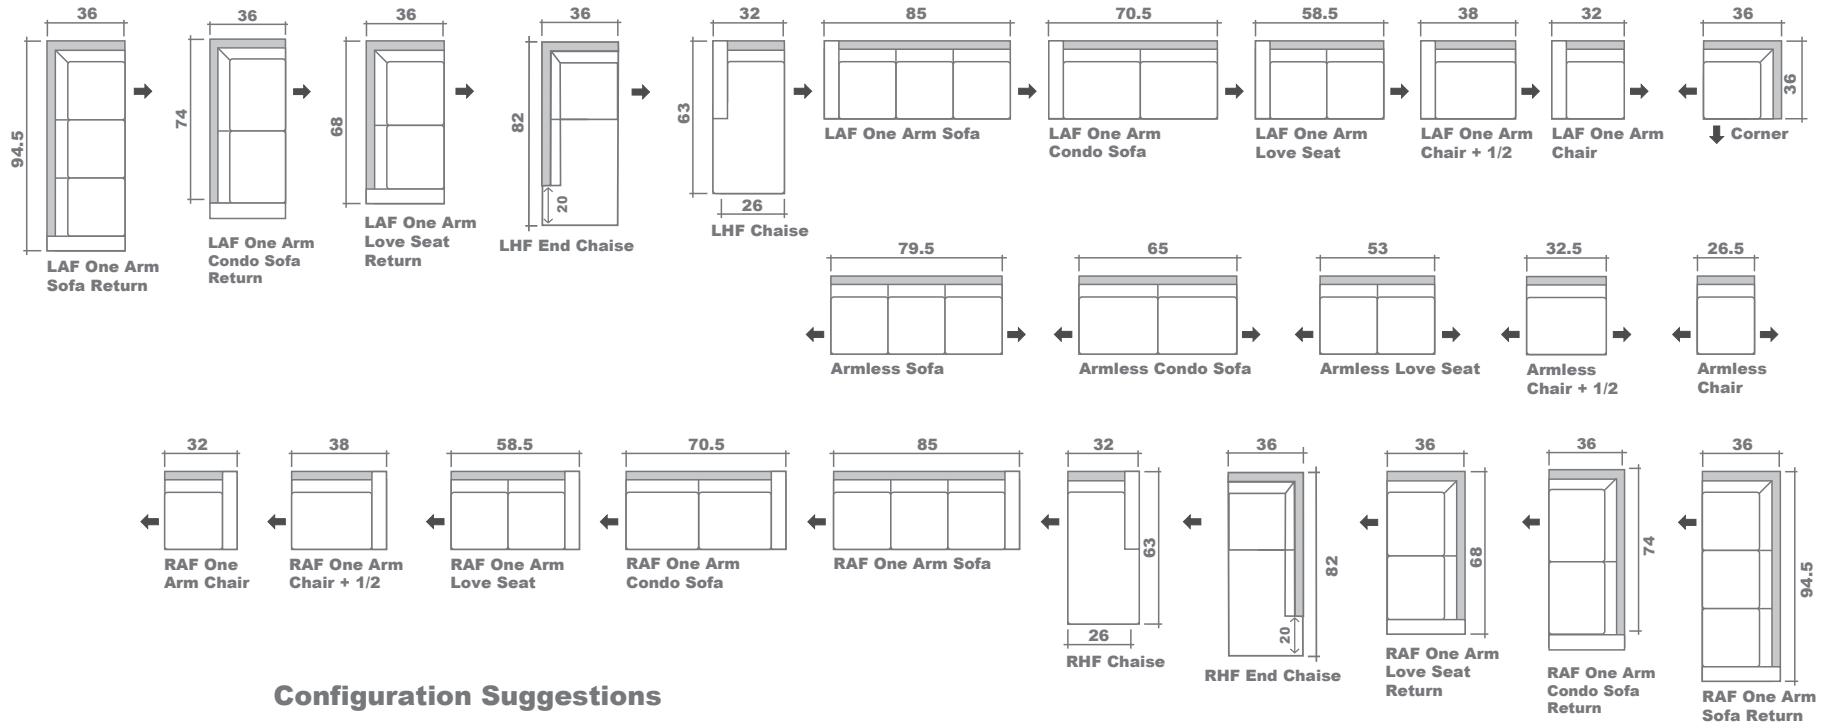

# Apollo Sectional Planner

## Configuration Suggestions

### GENERAL INFORMATION:

\*dye-lot of the actual fabric and the swatch may not be exact match  
 \*no zipper/inserts in fibre filled toss pillows

\*overall dimensions may vary +/- 1"  
 \*see fabric swatch for exact colour