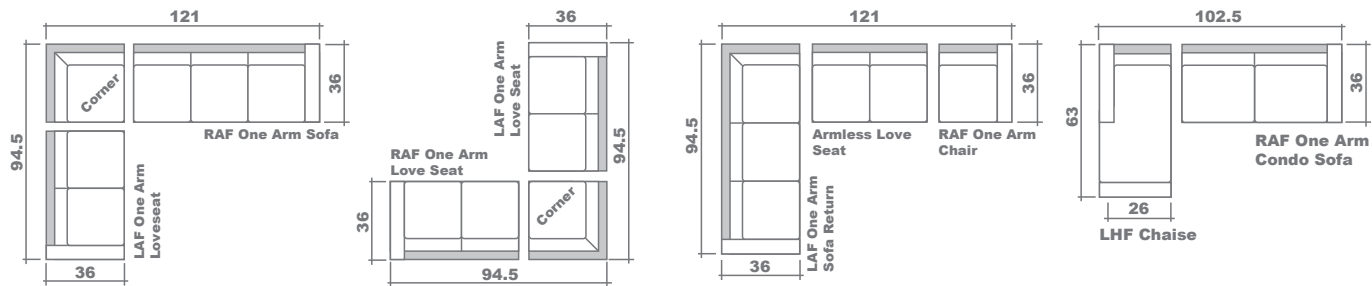

### GENERAL INFORMATION:

\*dye-lot of the actual fabric and the swatch may not be exact match  
 \*no zipper/inserts in fibre filled toss pillows

\*overall dimensions may vary +/- 1"  
 \*see fabric swatch for exact colour