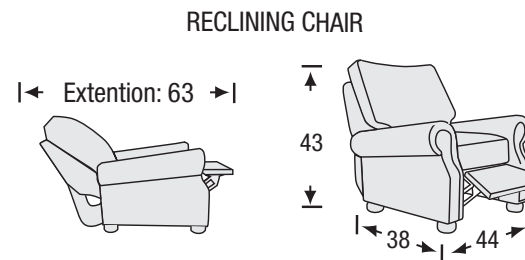

Calder

Sofa Collection

The Calder Sofa features:

- 8 Way Hand Tied Spring System
- Pocket Coil Seating with Feather Blend Topper
- Fibre Filled Back Cushions
- Loose Seat
- Semi-Attached Backs

LEGACY
LEATHER

Calder

Sofa Collection

Seat Depth	21
Seat Height	19
Arm Height	26

The hallmark in luxury seating.

All measurements are approximate. Sizes may vary.

The Campio Group Fine Leather Furniture, 5770 Highway #7, Unit 1, Woodbridge, On L4L 1T8, Tel: 905.850.6636 • Fax: 905.850.6640