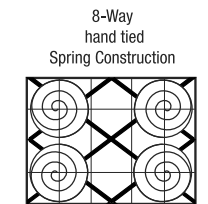

Calder

Sofa Collection

Seat Depth	21
Seat Height	19
Arm Height	26

The hallmark in luxury seating.

All measurements are approximate. Sizes may vary.

The Campio Group Fine Leather Furniture, 5770 Highway #7, Unit 1, Woodbridge, On L4L 1T8, Tel: 905.850.6636 • Fax: 905.850.6640