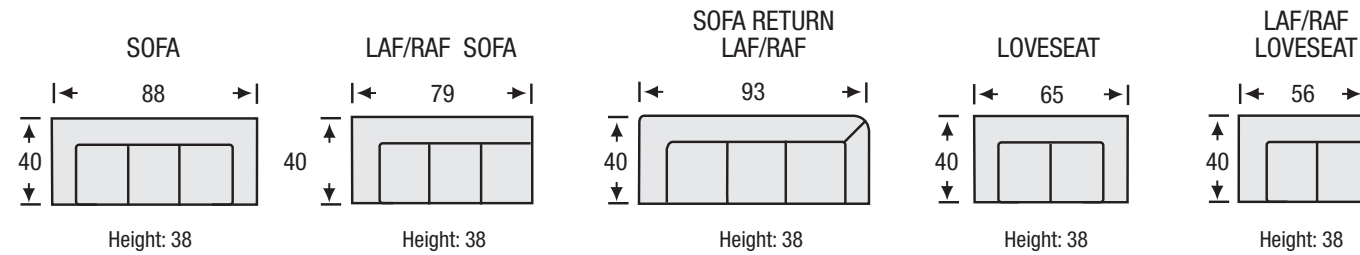

Calder

Sofa Collection

Seat Depth	21
Seat Height	19
Arm Height	26

The hallmark in luxury seating.

All measurements are approximate. Sizes may vary.

The Campio Group Fine Leather Furniture, 5770 Highway #7, Unit 1, Woodbridge, On L4L 1T8, Tel: 905.850.6636 • Fax: 905.850.6640