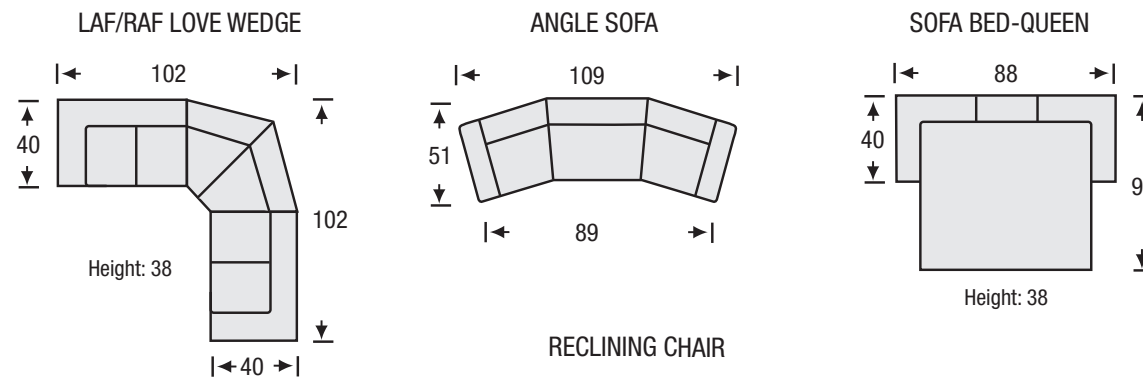

Calder

Sofa Collection

Seat Depth	21
Seat Height	19
Arm Height	26

The hallmark in luxury seating.

All measurements are approximate. Sizes may vary.

The Campio Group Fine Leather Furniture, 5770 Highway #7, Unit 1, Woodbridge, On L4L 1T8, Tel: 905.850.6636 • Fax: 905.850.6640