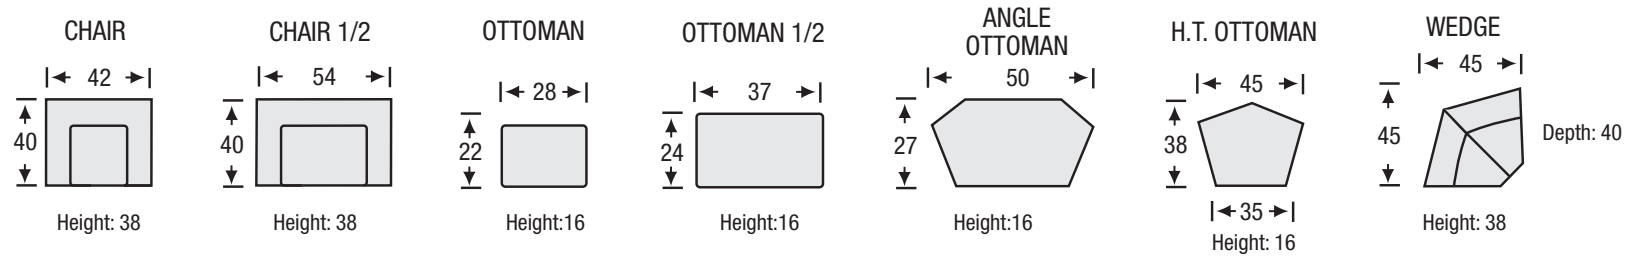

Calder

Sofa Collection

Seat Depth	21
Seat Height	19
Arm Height	26

The hallmark in luxury seating.

All measurements are approximate. Sizes may vary.

The Campio Group Fine Leather Furniture, 5770 Highway #7, Unit 1, Woodbridge, On L4L 1T8, Tel: 905.850.6636 • Fax: 905.850.6640